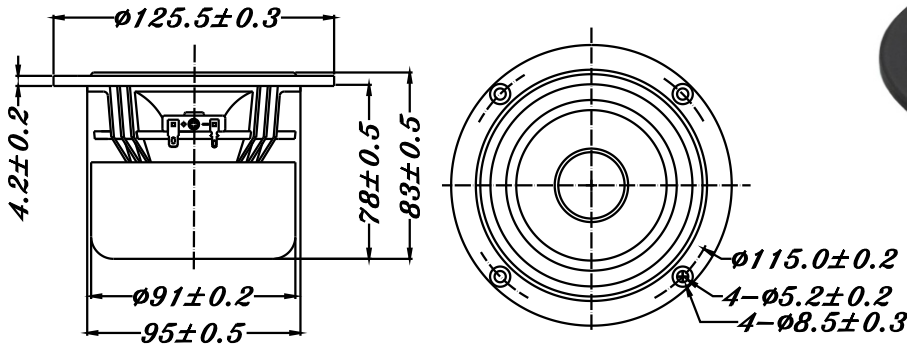

F SERIES

W4-656SC

- FULL RANGE DESIGN
- HOME HI-FI, HOME THEATER, MID BASS APPLICATION
- DIE CAST BASKET
- PPM CONE WITH RUBBER SURROUND
- MAGNETICALLY SHIELDED
- CCAW WITH KAPTION BOBBIN

**4" PPM FULL RANGE,
WOOFER**

DIAPHRAGM MTL	Natural color PPM
SURROUND MTL	Rubber
NOMINAL IMPEDANCE	8 Ω
DCR IMPEDANCE	6 Ω
SENSITIVITY 1W/1m	88 dB
FREQUENCY RESPONSE	65 - 12K Hz
FREE AIR RESONANCE	65 Hz
VOICE COIL DIAMETER	25 mm
AIR GAP HEIGHT	6 mm
RATED POWER INPUT	25 W
MAXIMUM POWER INPUT	50 W
FORCE FACTOR, BL	5.24 TM
TYPE OF MAGNET	Ferrite
MOVING MASS	4.36 g
FERROFLUID ENHANCED	No
SUSPENSION COMPLIANCE	1370 μMN^{-1}
EFFECTIVE PISTON AREA	0.0057 M ²
Levc	0.126 mH
Zo	40 Ω
X-max	3.4 mm
Vas	6.32 Litr
Qts	0.33
Qms	2.21
Qes	0.39