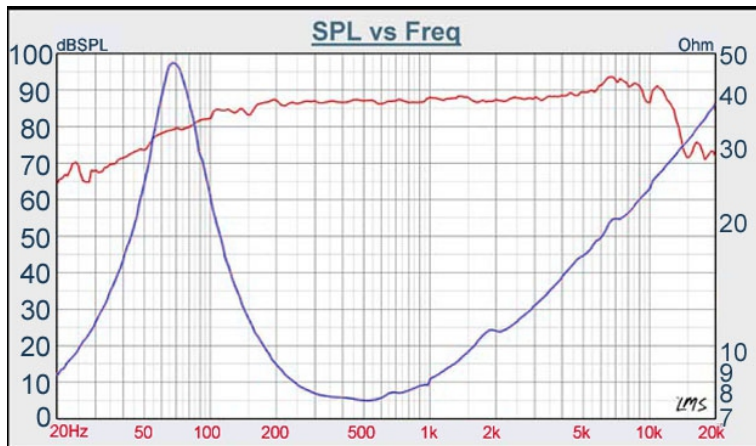

F SERIES

W4-656SC

- FULL RANGE DESIGN
- HOME HI-FI, HOME THEATER, MID BASS APPLICATION
- DIE CAST BASKET
- PPM CONE WITH RUBBER SURROUND
- MAGNETICALLY SHIELDED
- CCAW WITH KAPTION BOBBIN

**4" PPM FULL RANGE,
WOOFER**

DIAPHRAGM MTL	Natural color PPM
SURROUND MTL	Rubber
NOMINAL IMPEDANCE	8 Ω
DCR IMPEDANCE	6 Ω
SENSITIVITY 1W/1m	88 dB
FREQUENCY RESPONSE	65 - 12K Hz
FREE AIR RESONANCE	65 Hz
VOICE COIL DIAMETER	25 mm
AIR GAP HEIGHT	6 mm
RATED POWER INPUT	25 W
MAXIMUM POWER INPUT	50 W
FORCE FACTOR, BL	5.24 TM
TYPE OF MAGNET	Ferrite
MOVING MASS	4.36 g
FERROFLUID ENHANCED	No
SUSPENSION COMPLIANCE	1370 μMN^{-1}
EFFECTIVE PISTON AREA	0.0057 M ²
Levc	0.126 mH
Zo	40 Ω
X-max	3.4 mm
Vas	6.32 Litr
Qts	0.33
Qms	2.21
Qes	0.39