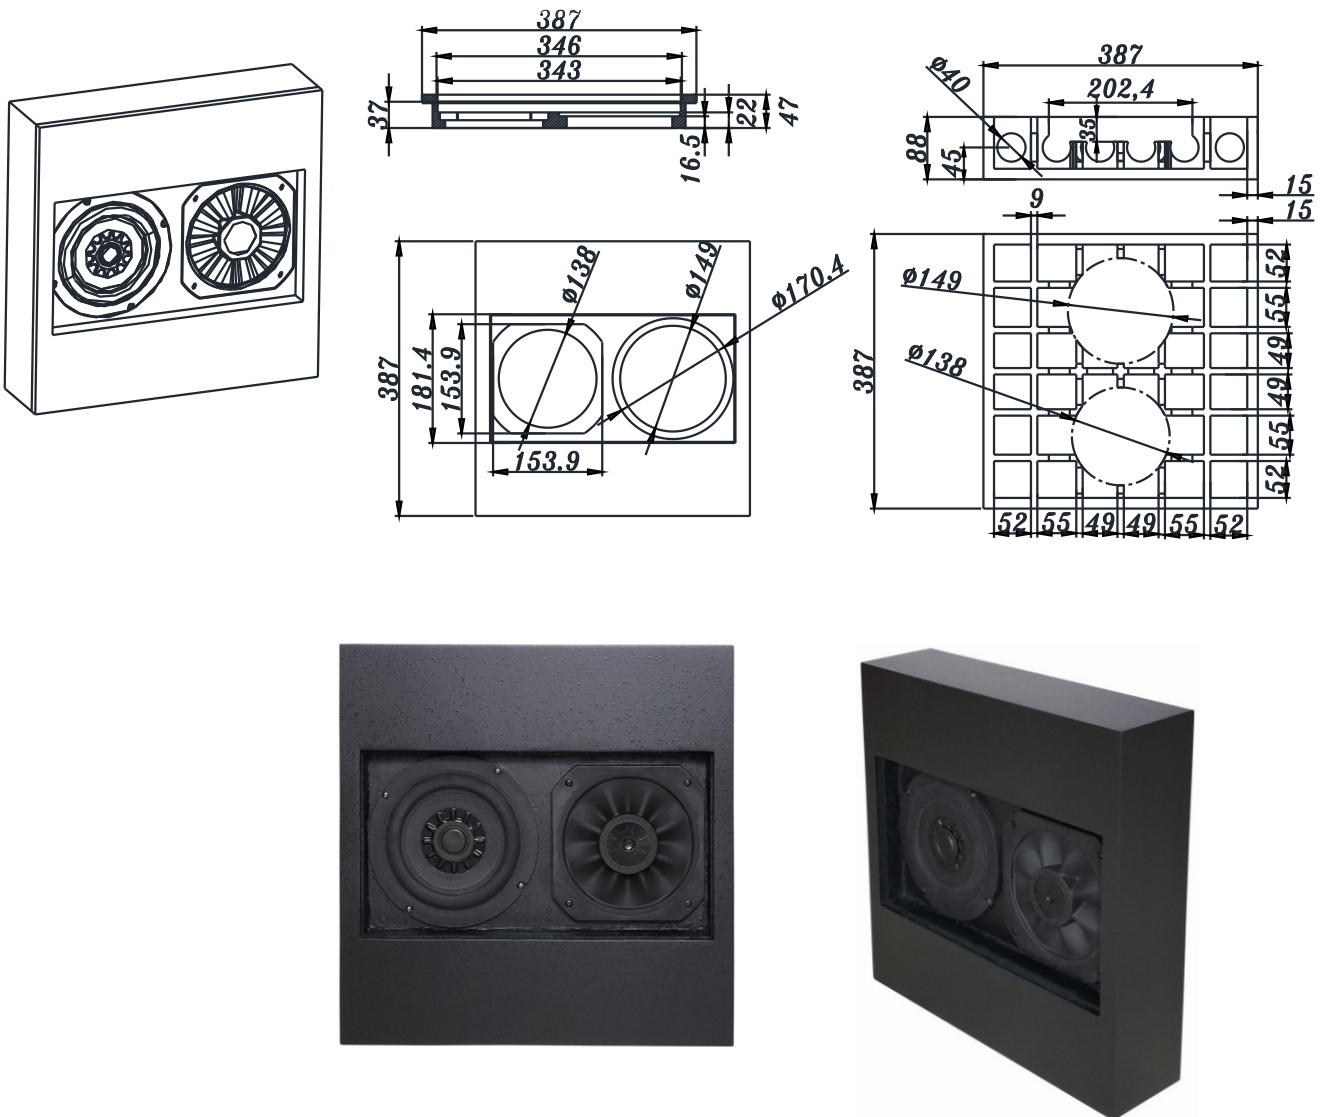

低音炮箱 Subwoofer box

單體Driver:

1. 低音Low frequency: W6-2253S
2. 振動板 Passive radiator: PR15

箱體訊息 Enclosure Information:

1. 箱體容積Box volume: 5L
2. Fs: 44Hz
3. 建議功放 Amplifier suggestion: 150W