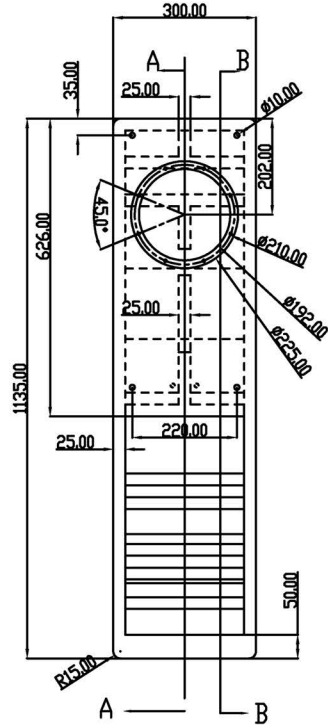

## 全頻背號角箱 Full range back horn speaker box

Sectional drawing A

A B

Sectional drawing B

建議單體  
Driver suggestion:

全頻單體  
Full range driver: W8-1772  
FB: 30Hz  
號角長度  
Horn length: 2.5M

全頻背號角箱  
Full range back horn speaker box