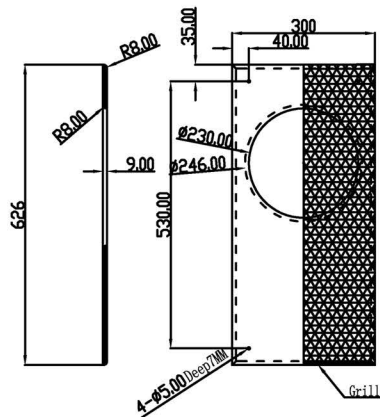

## 全頻背號角箱 Full range back horn speaker box

Sectional drawing A

A B

Sectional drawing B

建議單體  
Driver suggestion:

全頻單體  
Full range driver: W8-1772  
FB: 30Hz  
號角長度  
Horn length: 2.5M

全頻背號角箱  
Full range back horn speaker box