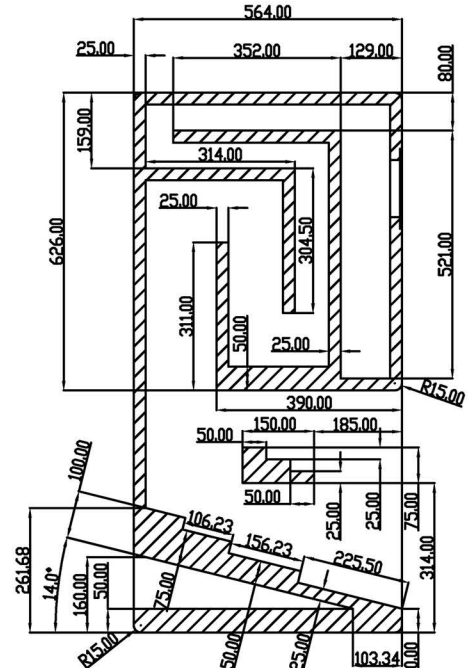

## 全頻背號角箱 Full range back horn speaker box

Sectional drawing A

A B

Sectional drawing B

建議單體  
Driver suggestion:

全頻單體  
Full range driver: W8-1772  
FB: 30Hz  
號角長度  
Horn length: 2.5M

全頻背號角箱  
Full range back horn speaker box