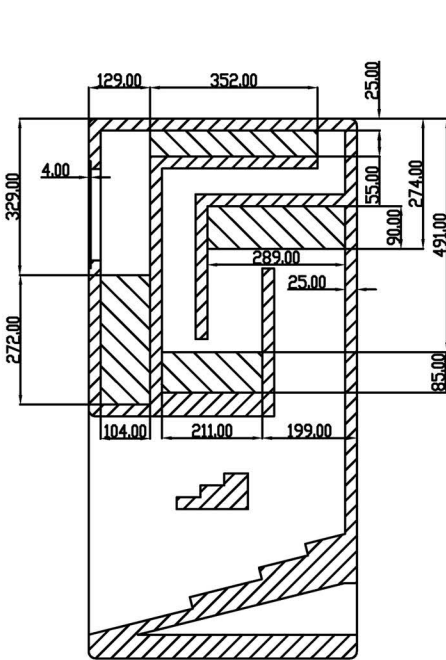

## 全頻背號角箱 Full range back horn speaker box

Sectional drawing A

A B

Sectional drawing B

建議單體  
Driver suggestion:

全頻單體  
Full range driver: W8-1772  
FB: 30Hz  
號角長度  
Horn length: 2.5M

全頻背號角箱  
Full range back horn speaker box