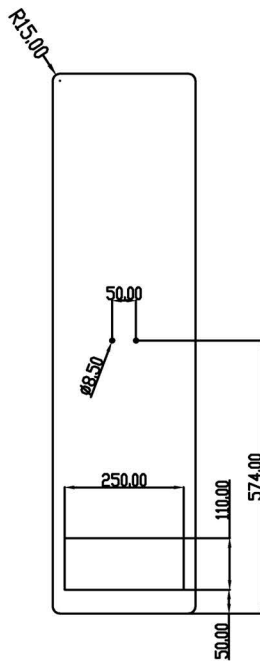

## 全頻背號角箱 Full range back horn speaker box

Sectional drawing A

A B

Sectional drawing B

建議單體  
Driver suggestion:

全頻單體  
Full range driver: W8-1772  
FB: 30Hz  
號角長度  
Horn length: 2.5M

全頻背號角箱  
Full range back horn speaker box