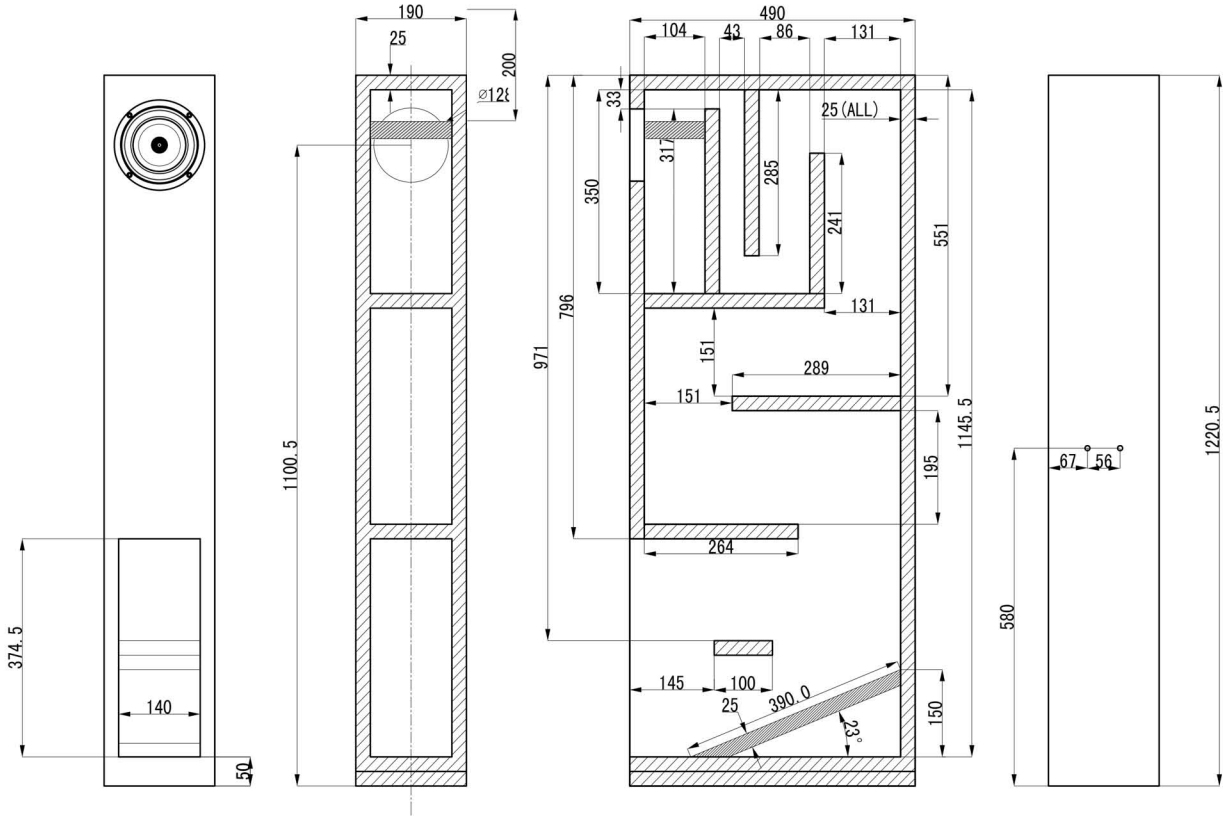

全頻背號角箱
Full range back horn speaker box

建議單體
Driver suggestion:

全頻單體
Full range driver W5-1880
FB:48Hz
號角長度
Horn length: 2.4M

全頻背號角箱
Full range back horn speaker box