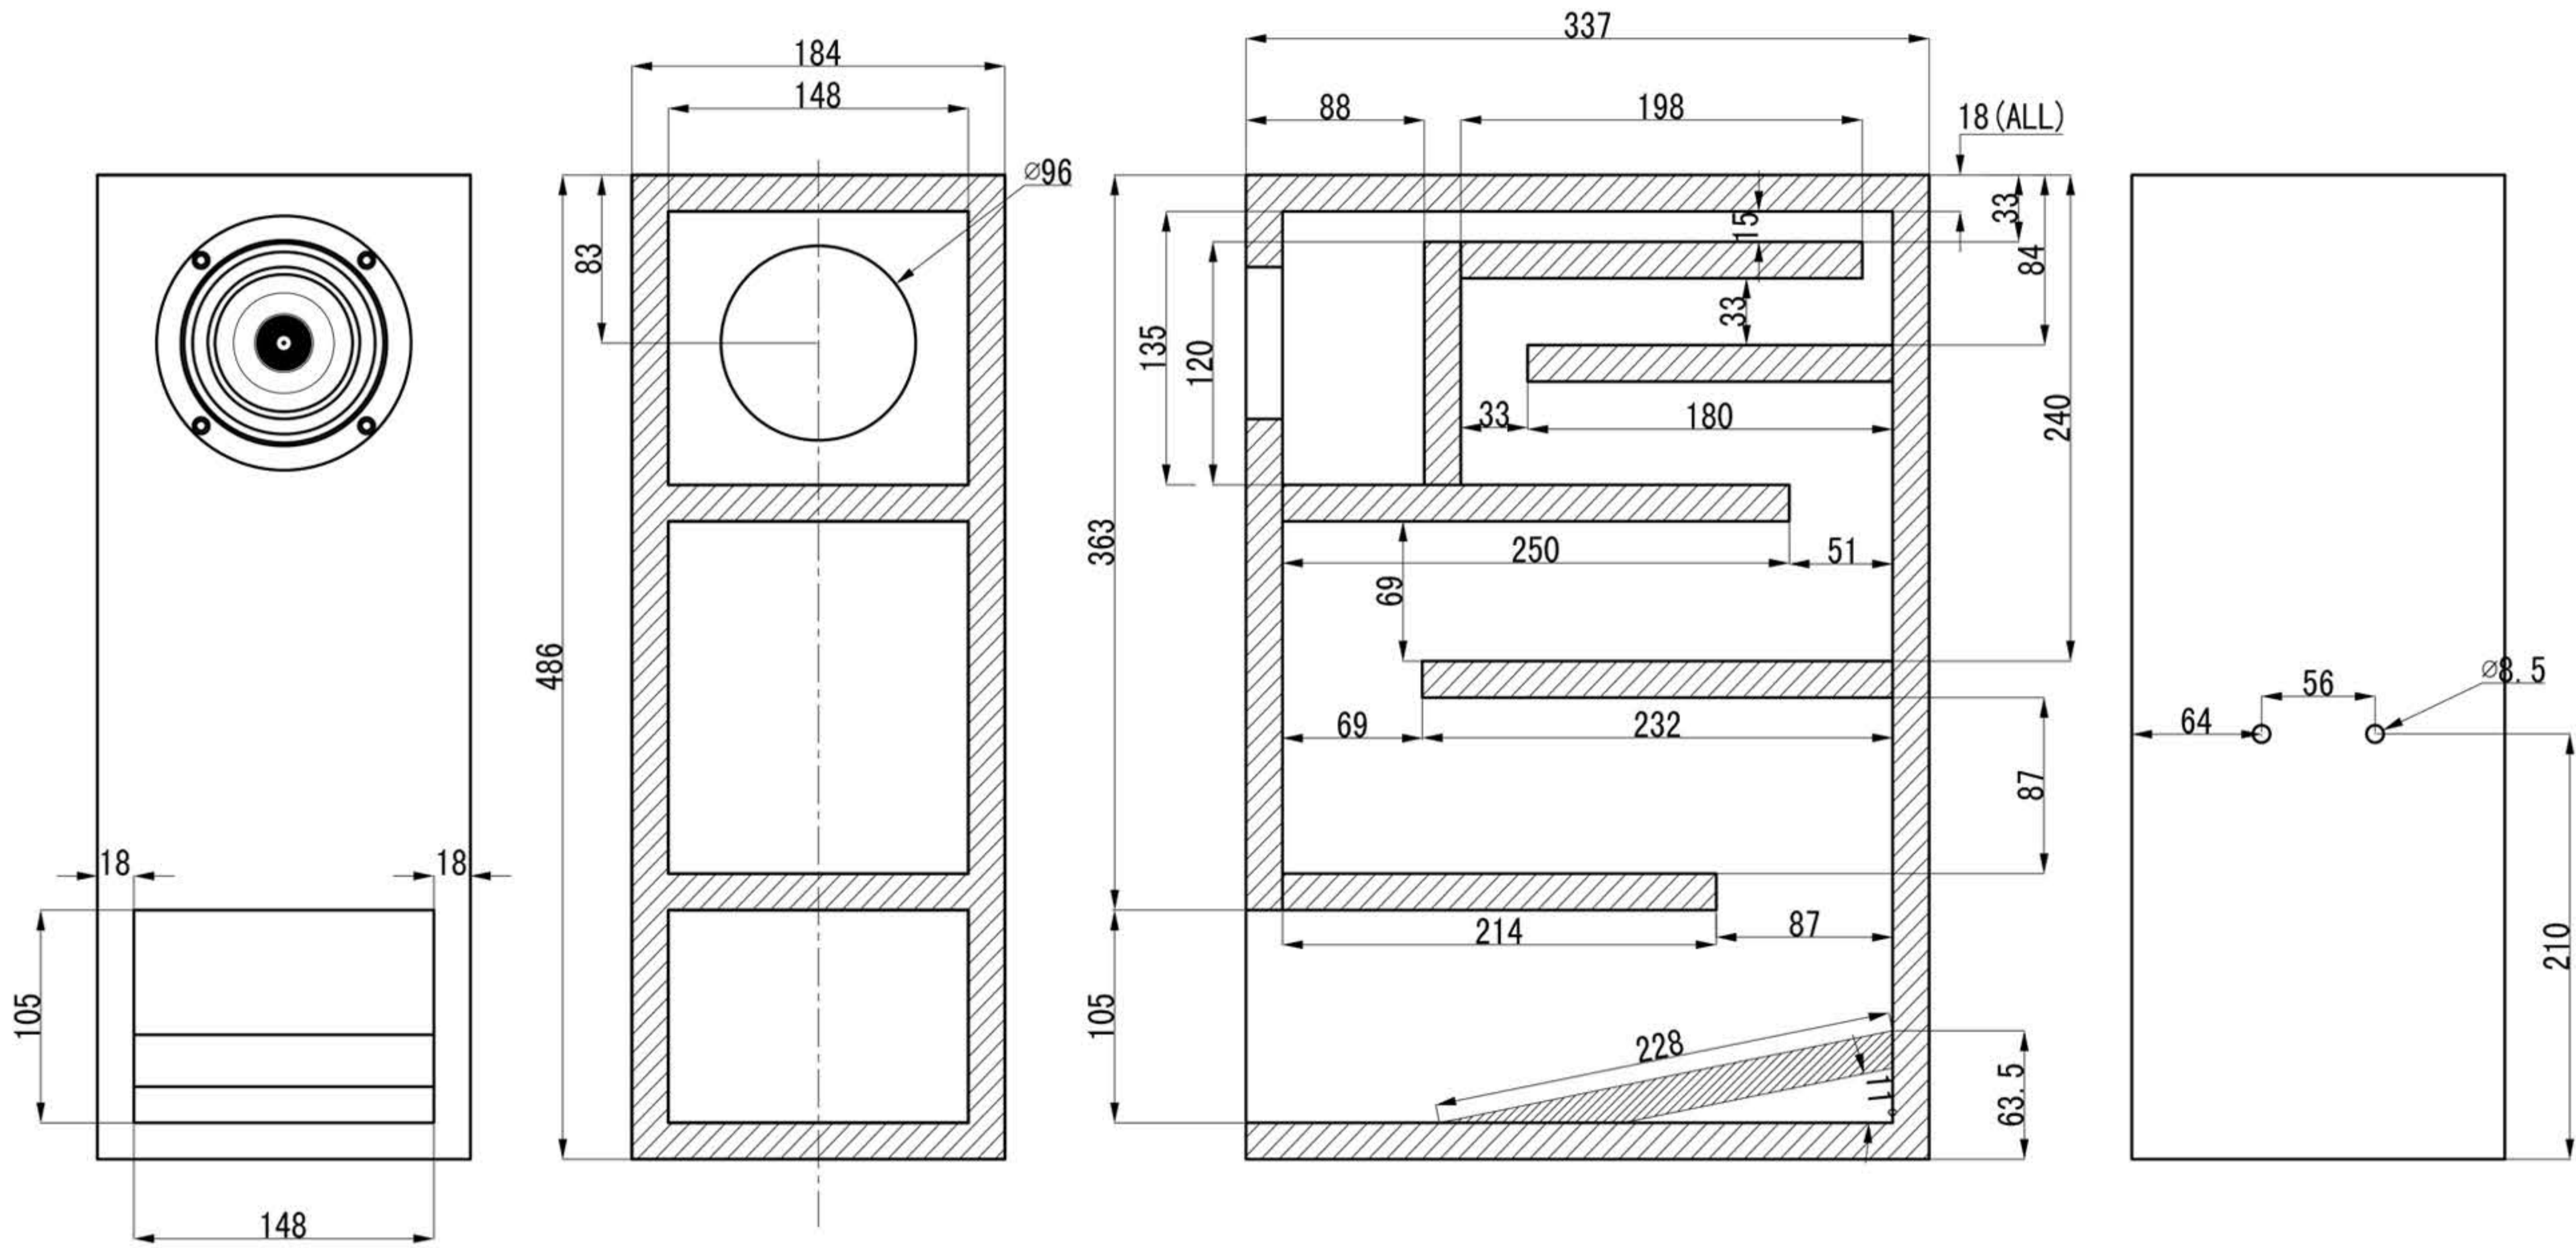

全頻背號角箱 Full range back horn speaker box

Add some Polyester non-woven behind the driver unit

此处腔体放置聚酯棉

所有绿色面需贴杂棉

Glue some Hybrid fabric on above green area.

單體 Driver:

全頻單體 Full range driver: W4-1879

箱體訊息 Enclosure Information:

1. F_s : 55Hz
2. 號角長度 Horn length: 1.7M