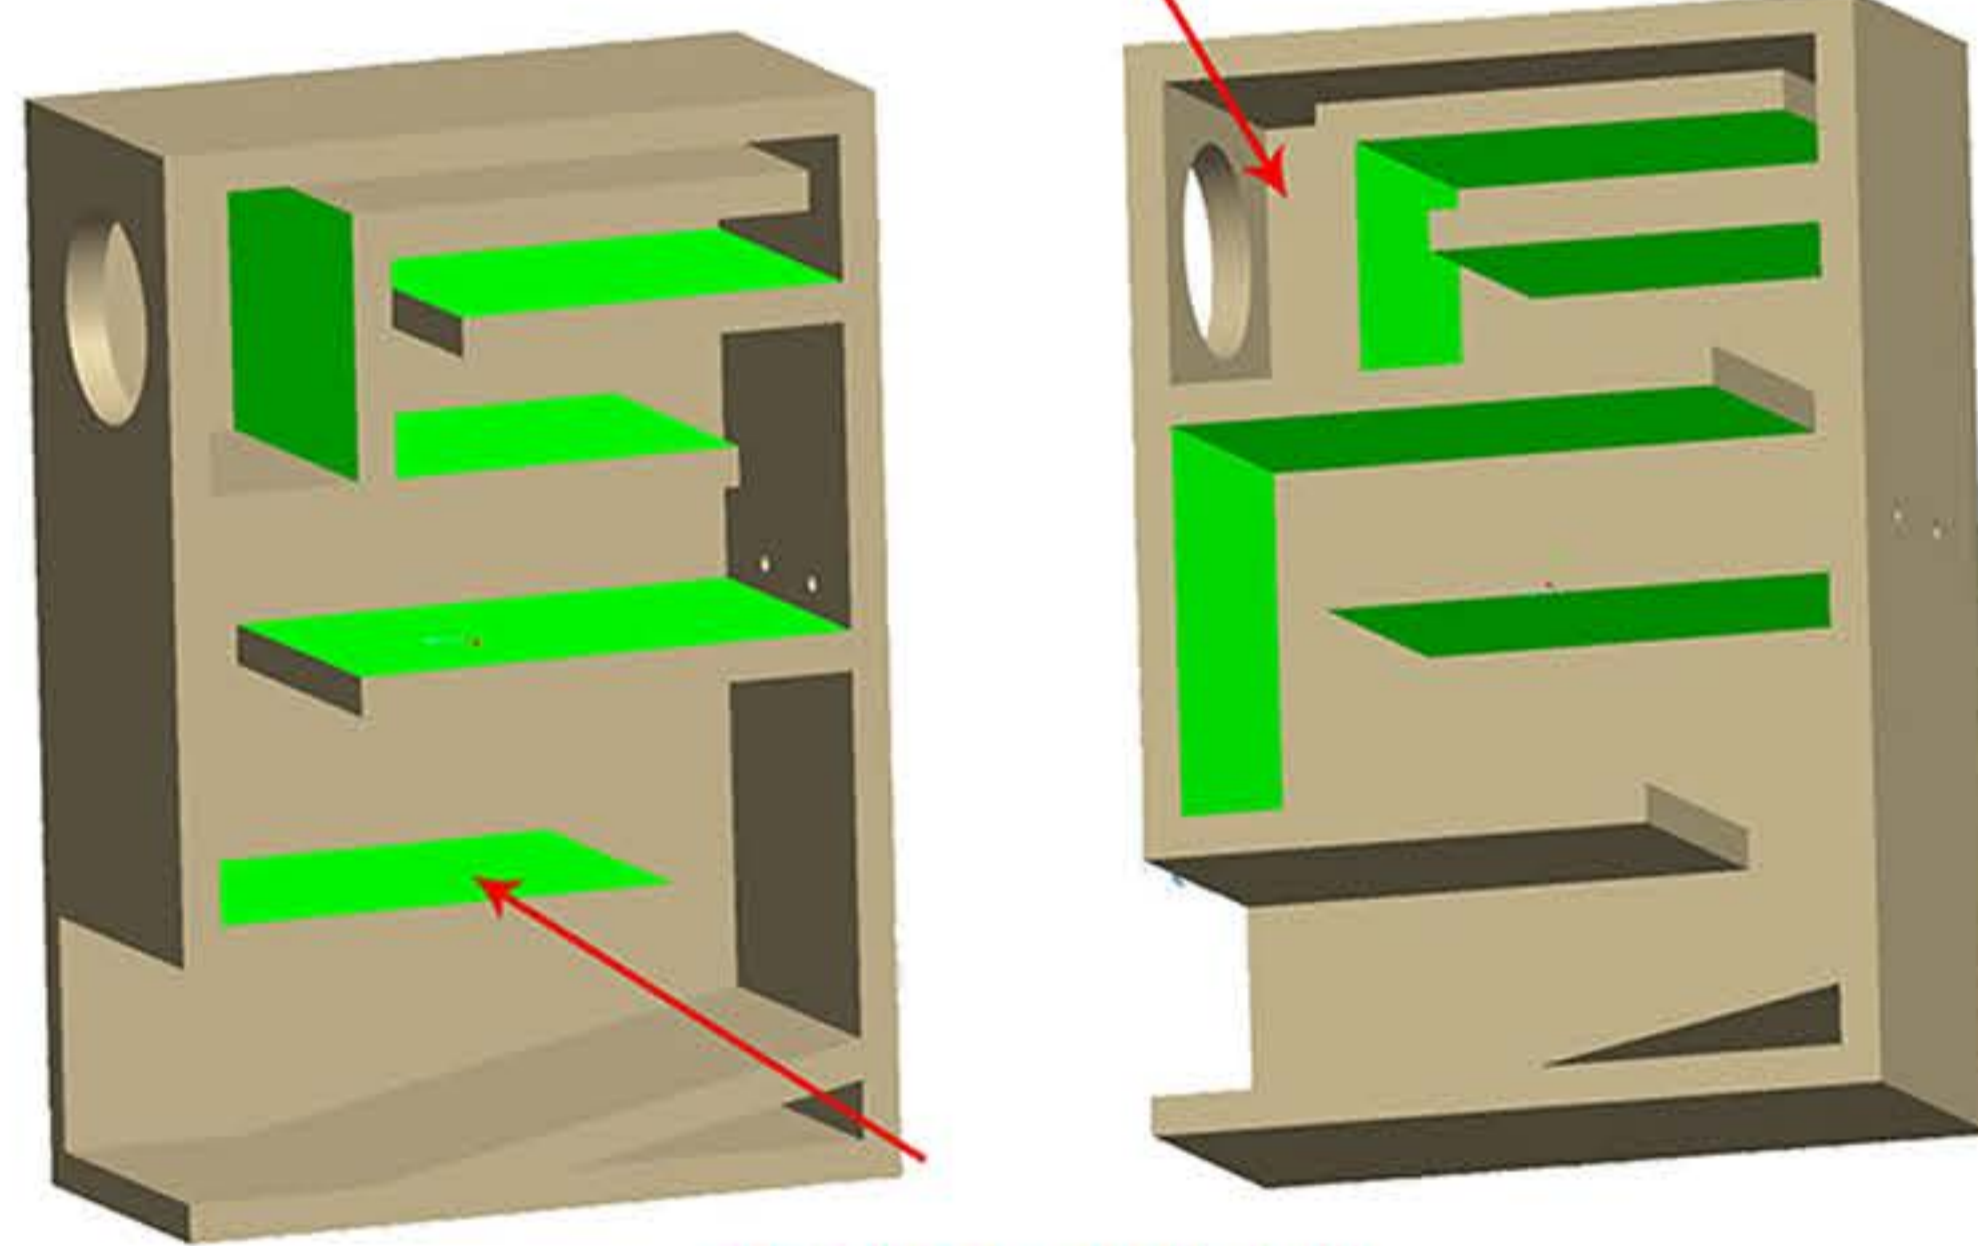

全頻背號角箱 Full range back horn speaker box

Add some Polyester non-woven behind the driver unit

此处腔体放置聚酯棉

所有绿色面需贴杂棉

Glue some Hybrid fabric on above green area.

單體 Driver:

全頻單體 Full range driver: W4-1879

箱體訊息 Enclosure Information:

1. F_s : 55Hz
2. 號角長度 Horn length: 1.7M