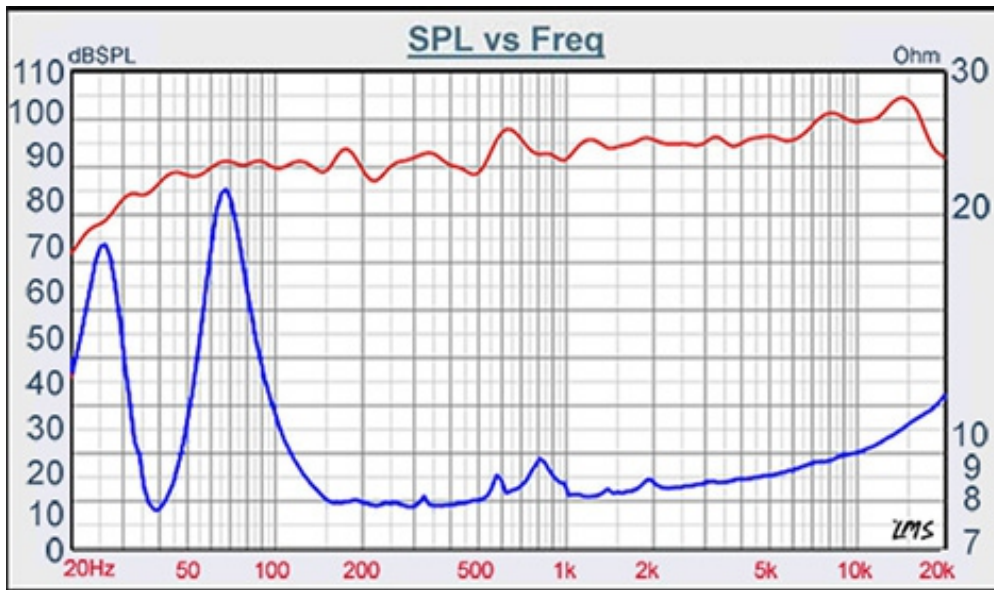

## Full range reflex speaker box