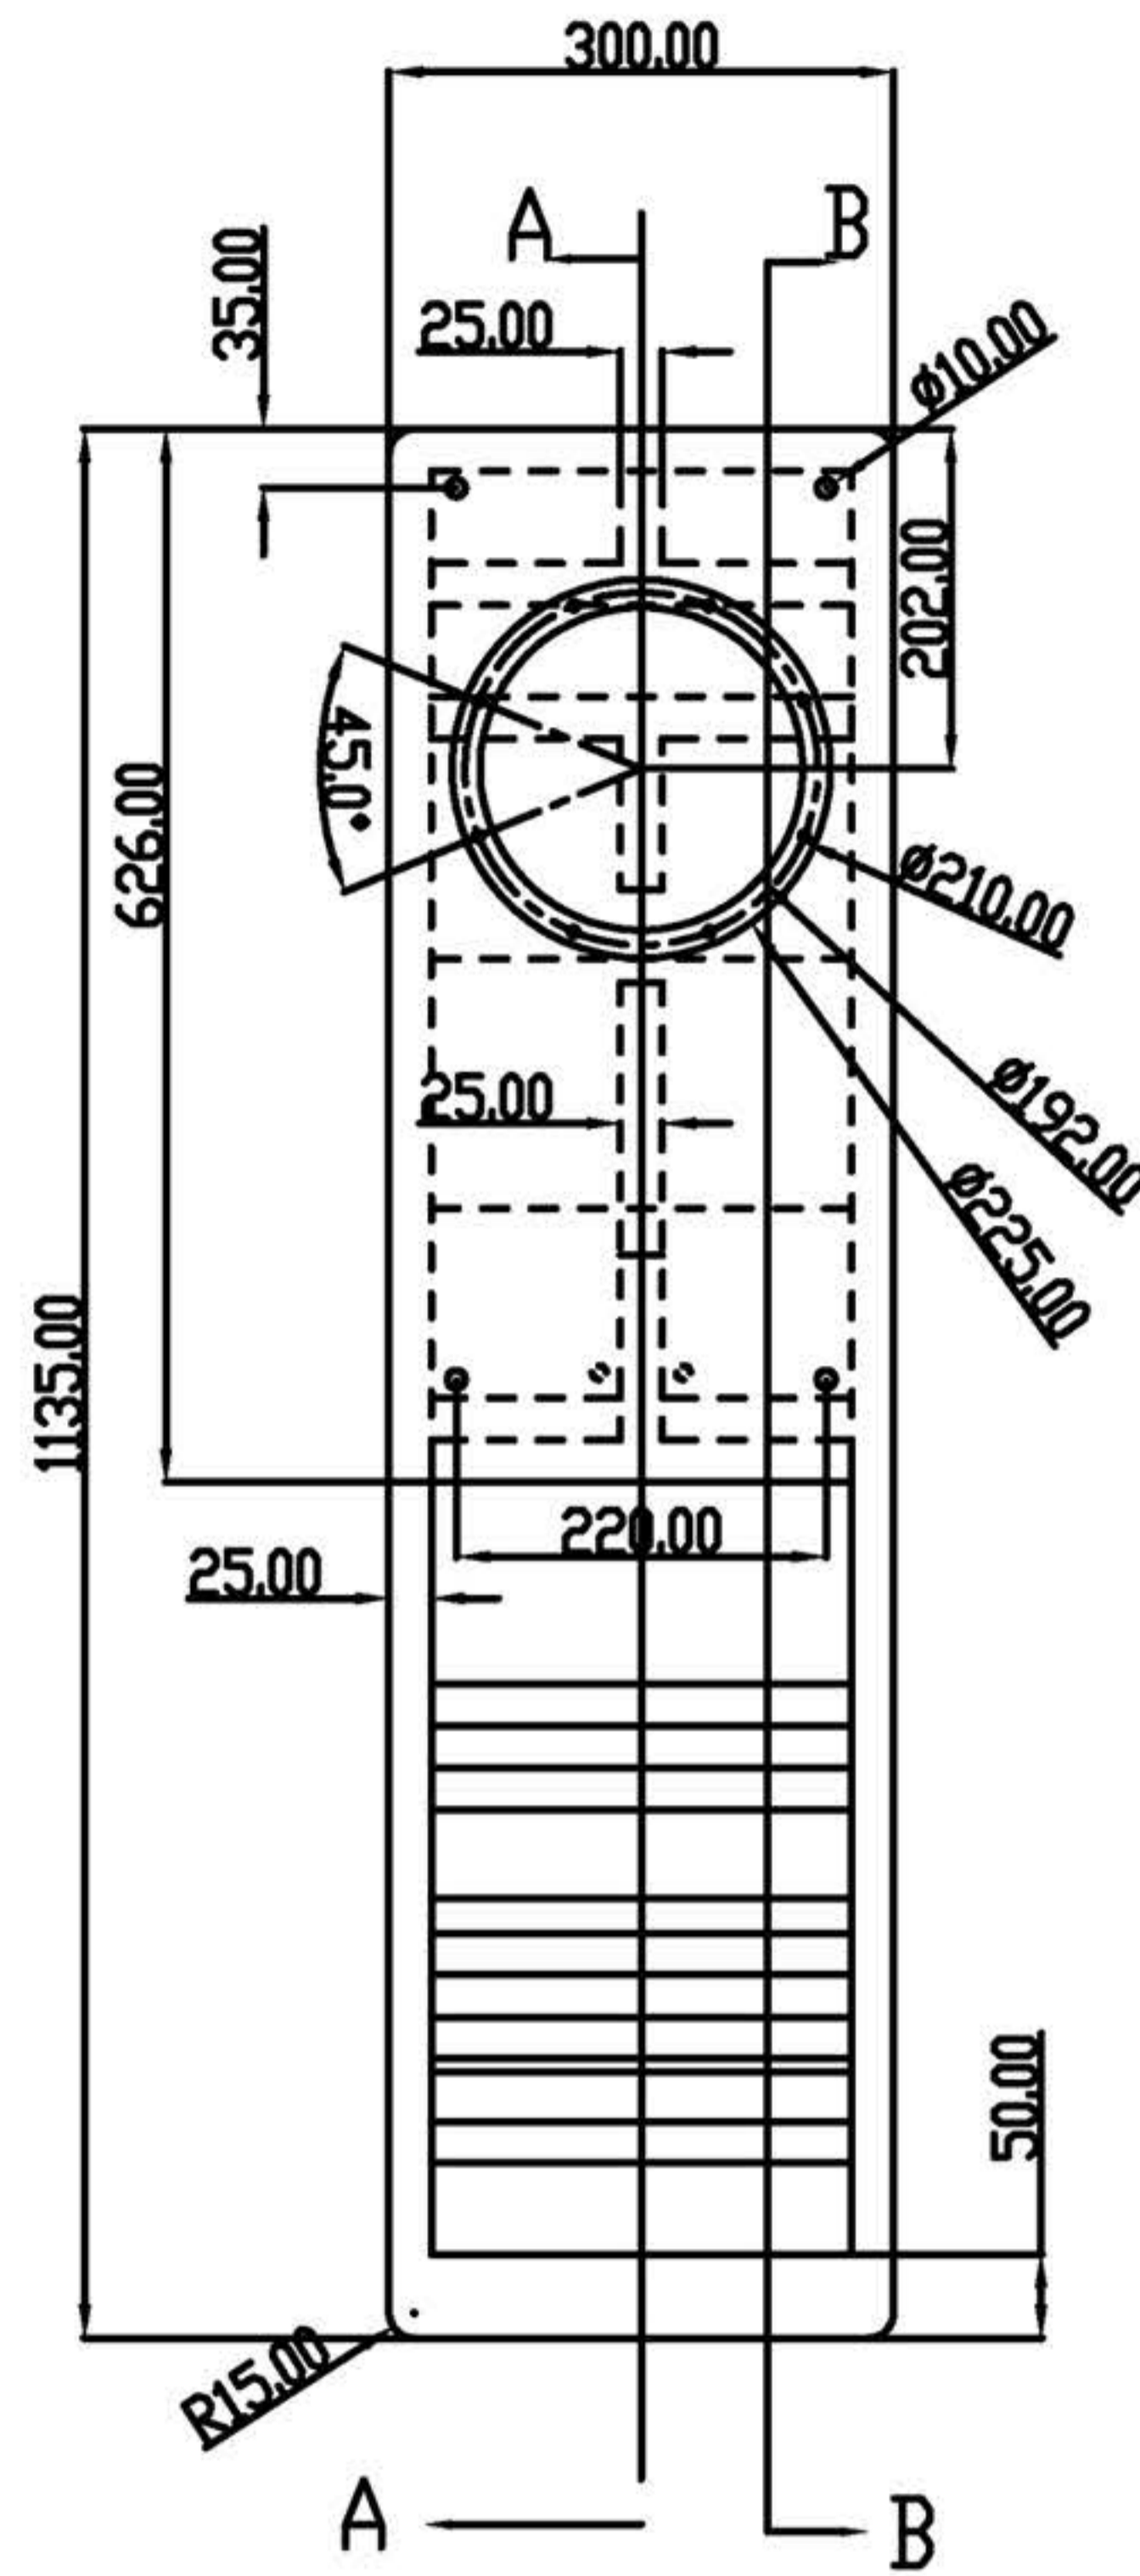

全頻背號角箱
Full range back horn speaker box

Sectional drawing A

A B

Sectional drawing b

單體 Driver:

全頻單體 Full range driver: W8-1772

箱體訊息 Enclosure Information:

1. Fs: 30Hz
2. 號角長度 Horn length: 2.5M

全頻背號角箱
Full range back horn speaker box