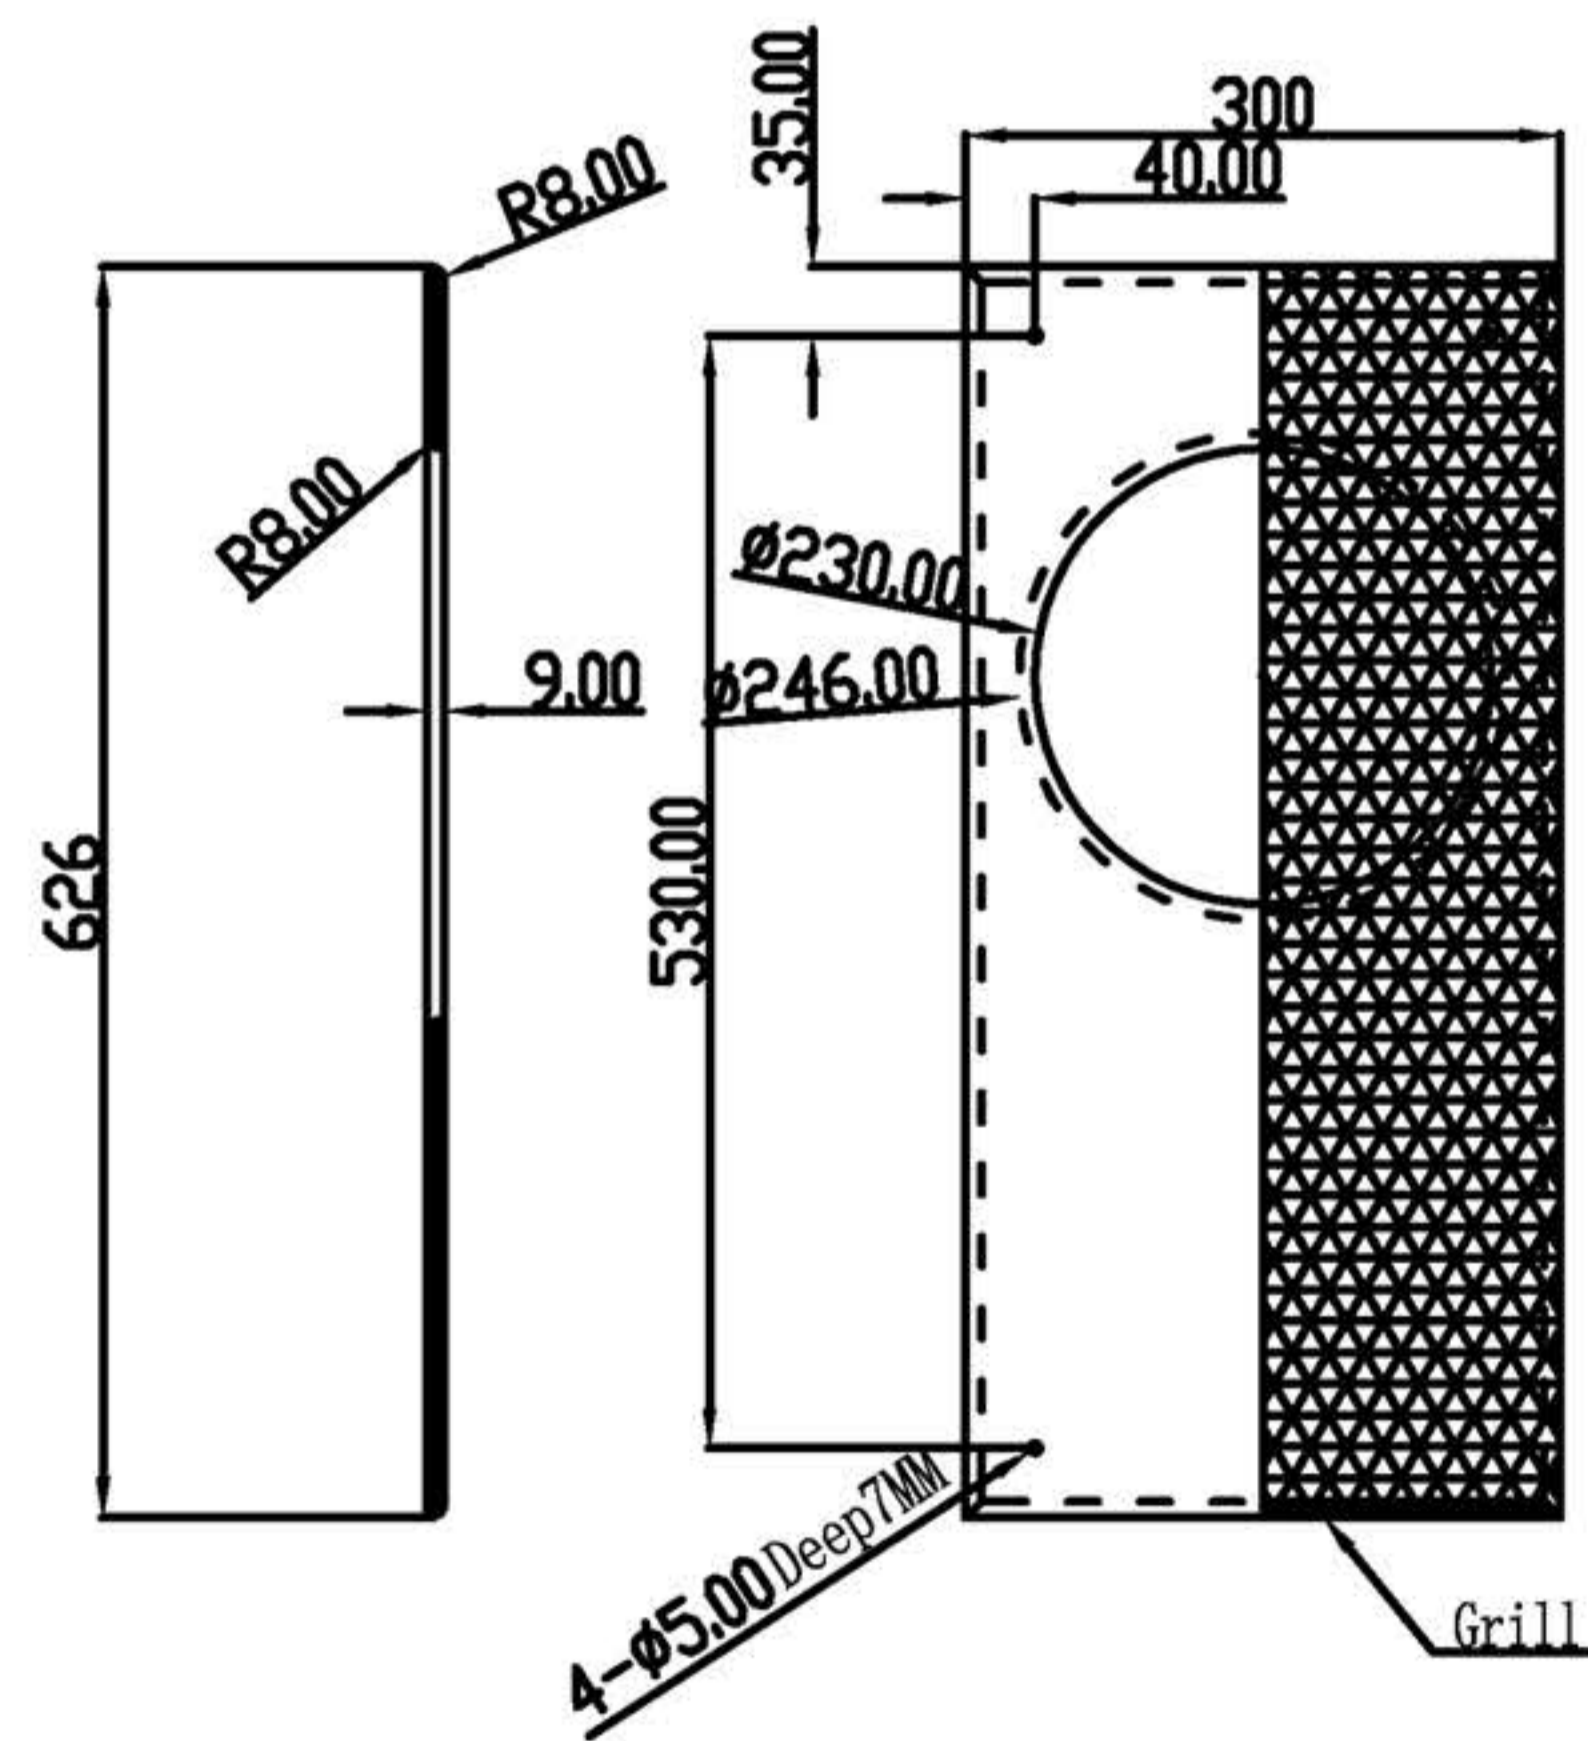

全頻背號角箱
Full range back horn speaker box

Sectional drawing A

A B

Sectional drawing b

單體 Driver:

全頻單體 Full range driver: W8-1772

箱體訊息 Enclosure Information:

1. Fs: 30Hz
2. 號角長度 Horn length: 2.5M

全頻背號角箱
Full range back horn speaker box