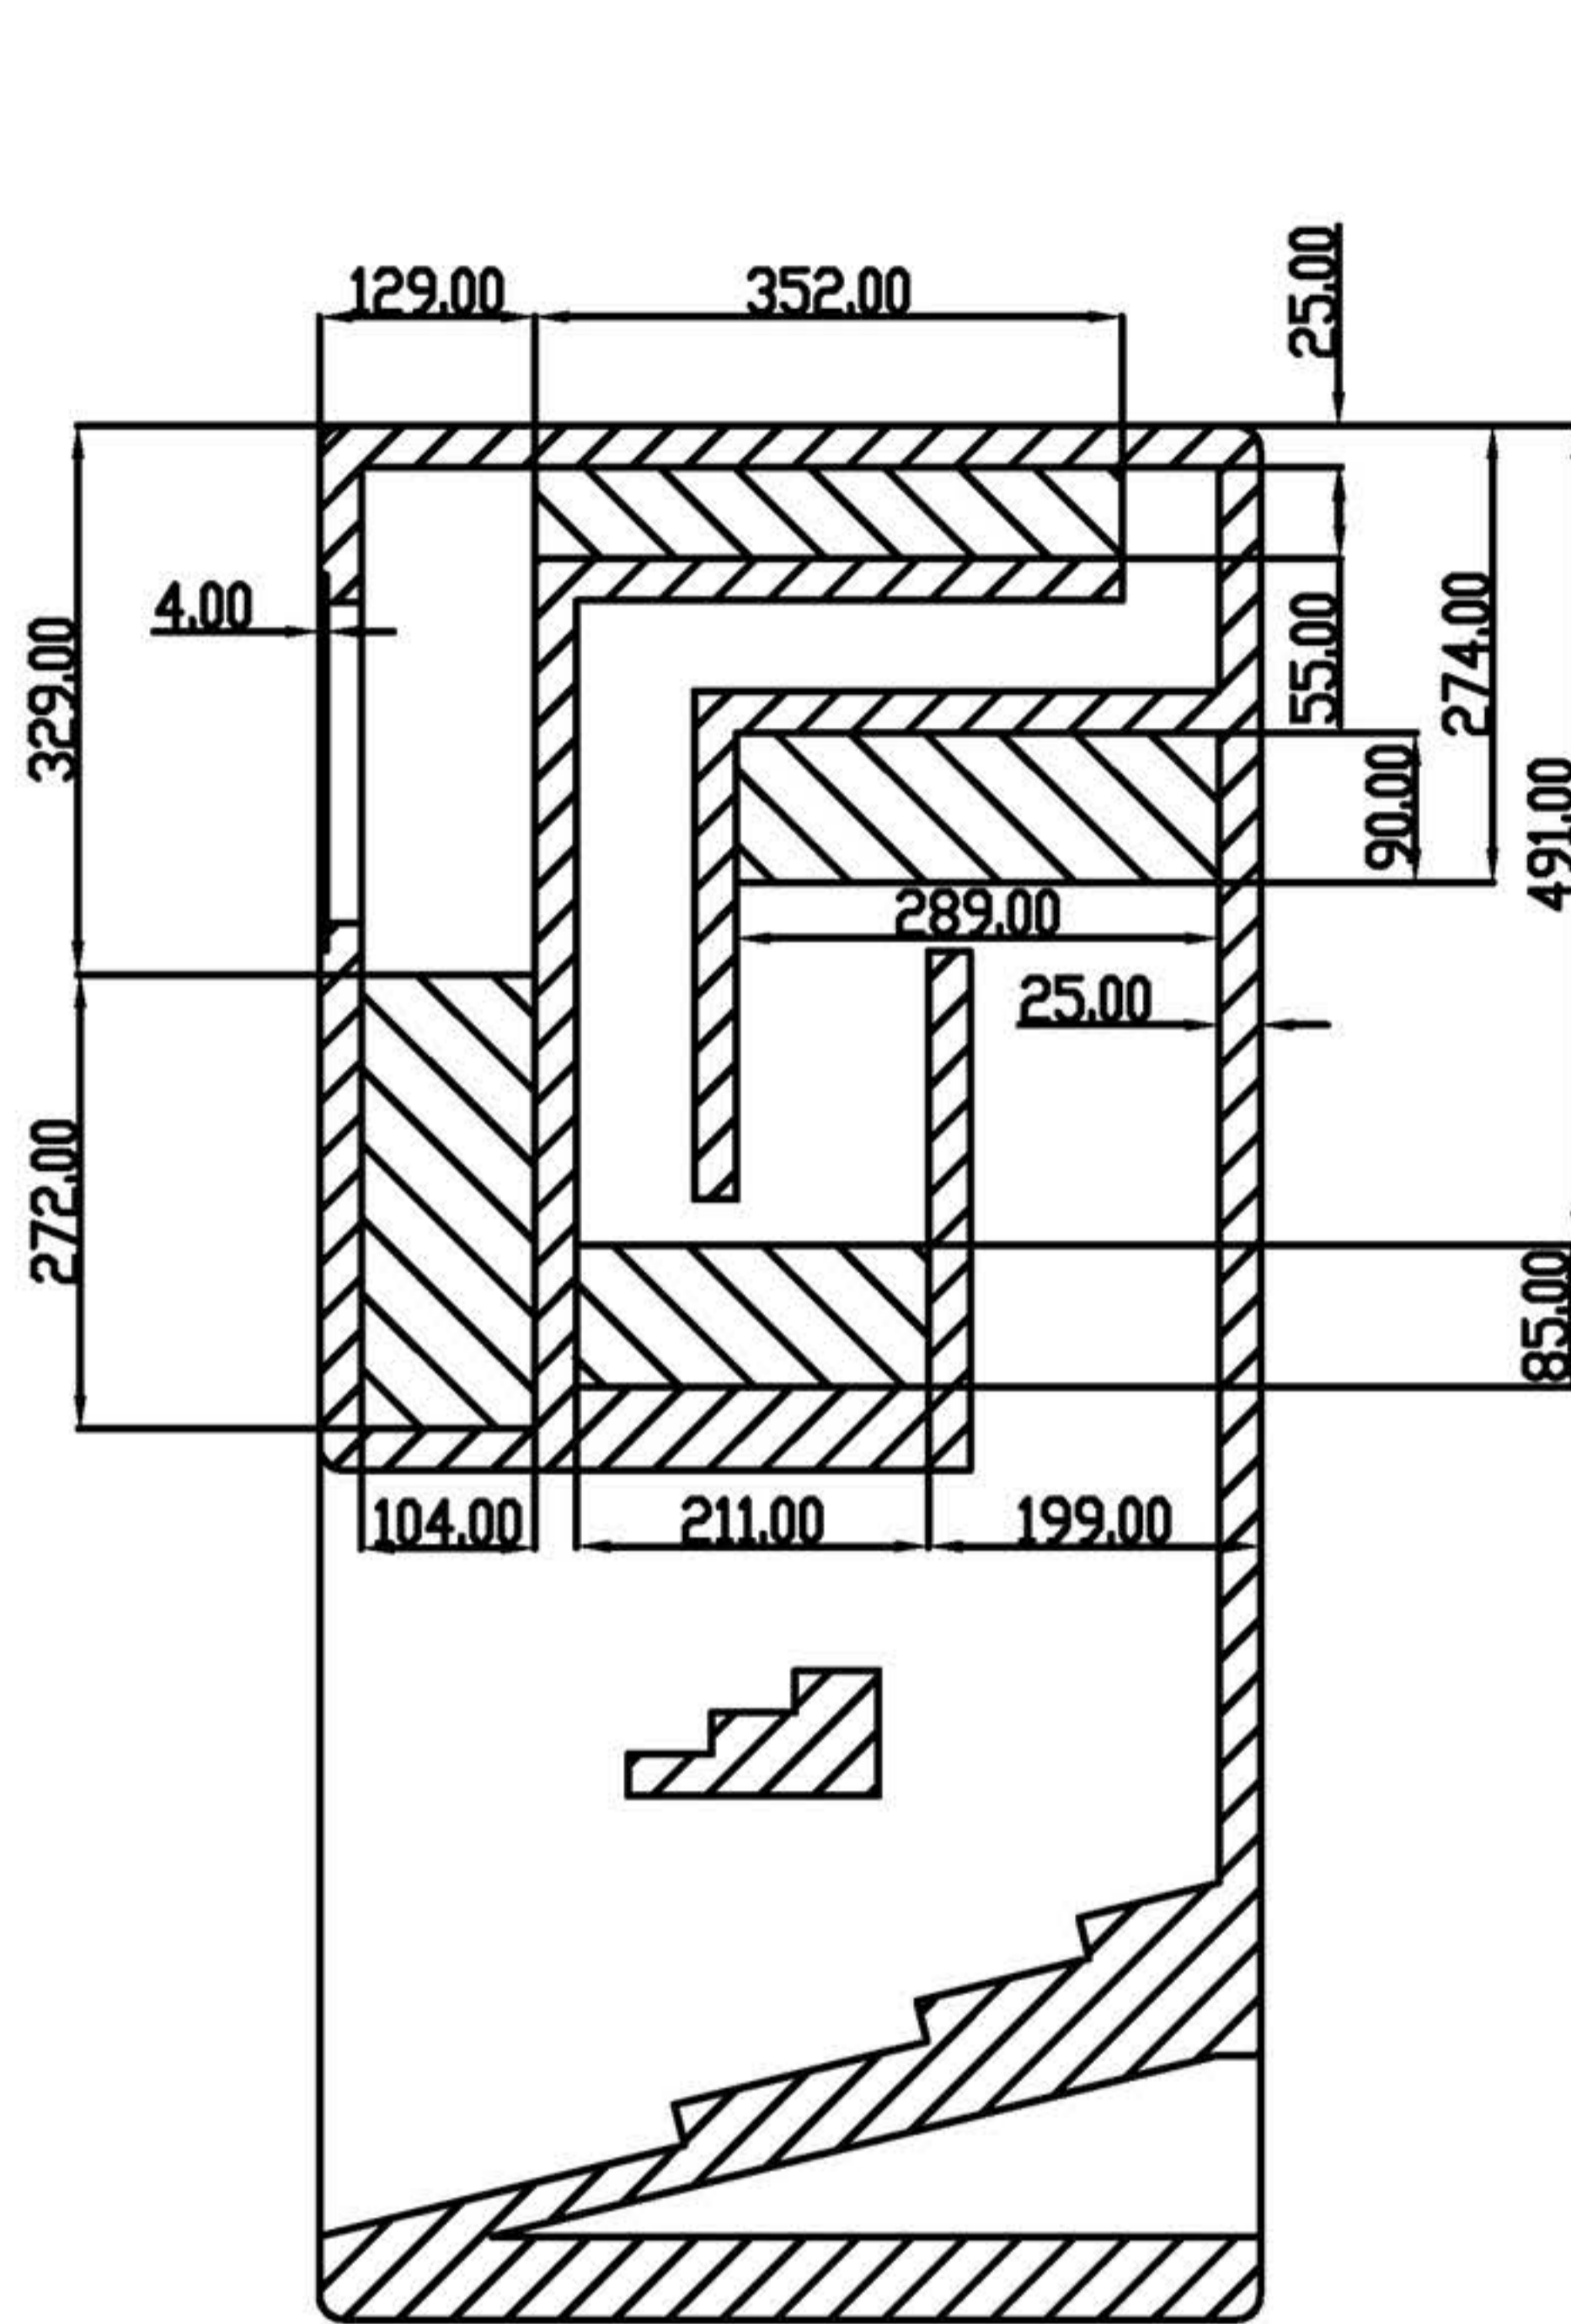

全頻背號角箱
Full range back horn speaker box

Sectional drawing A

A B

Sectional drawing b

單體 Driver:

全頻單體 Full range driver: W8-1772

箱體訊息 Enclosure Information:

1. Fs: 30Hz
2. 號角長度 Horn length: 2.5M

全頻背號角箱
Full range back horn speaker box