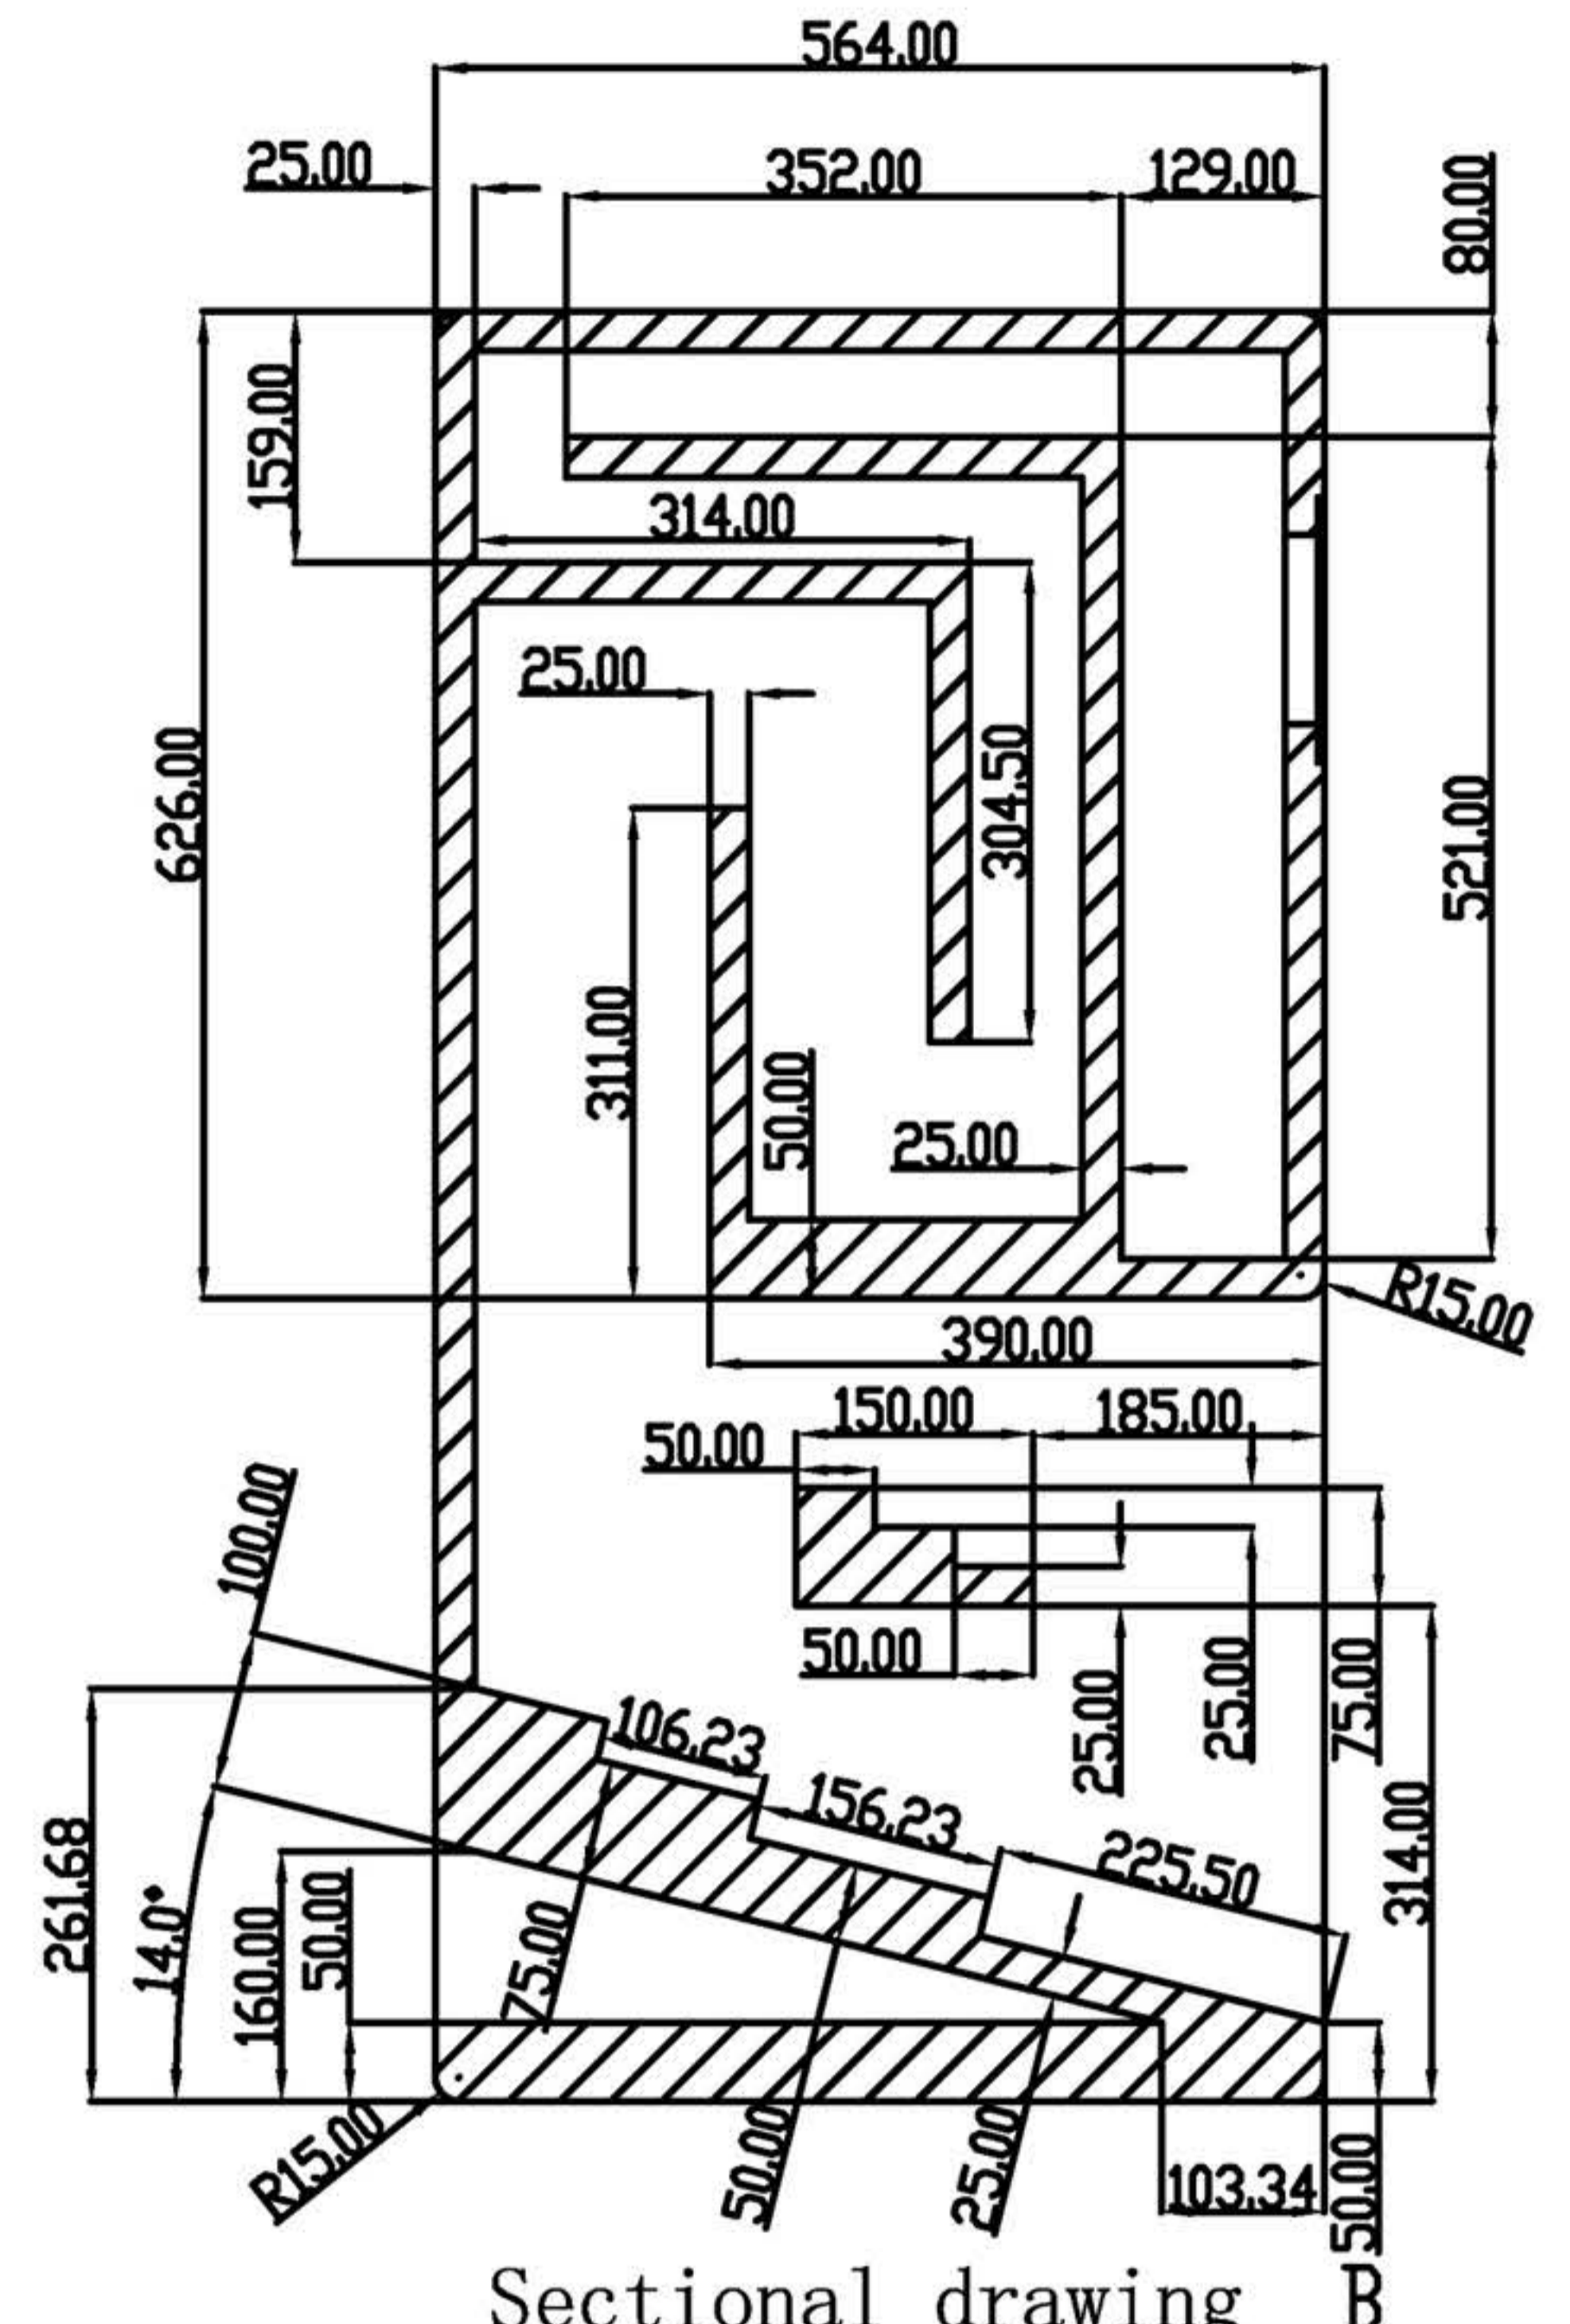

全頻背號角箱
Full range back horn speaker box

Sectional drawing A

A B

Sectional drawing b

單體 Driver:

全頻單體 Full range driver: W8-1772

箱體訊息 Enclosure Information:

1. Fs: 30Hz
2. 號角長度 Horn length: 2.5M

全頻背號角箱
Full range back horn speaker box