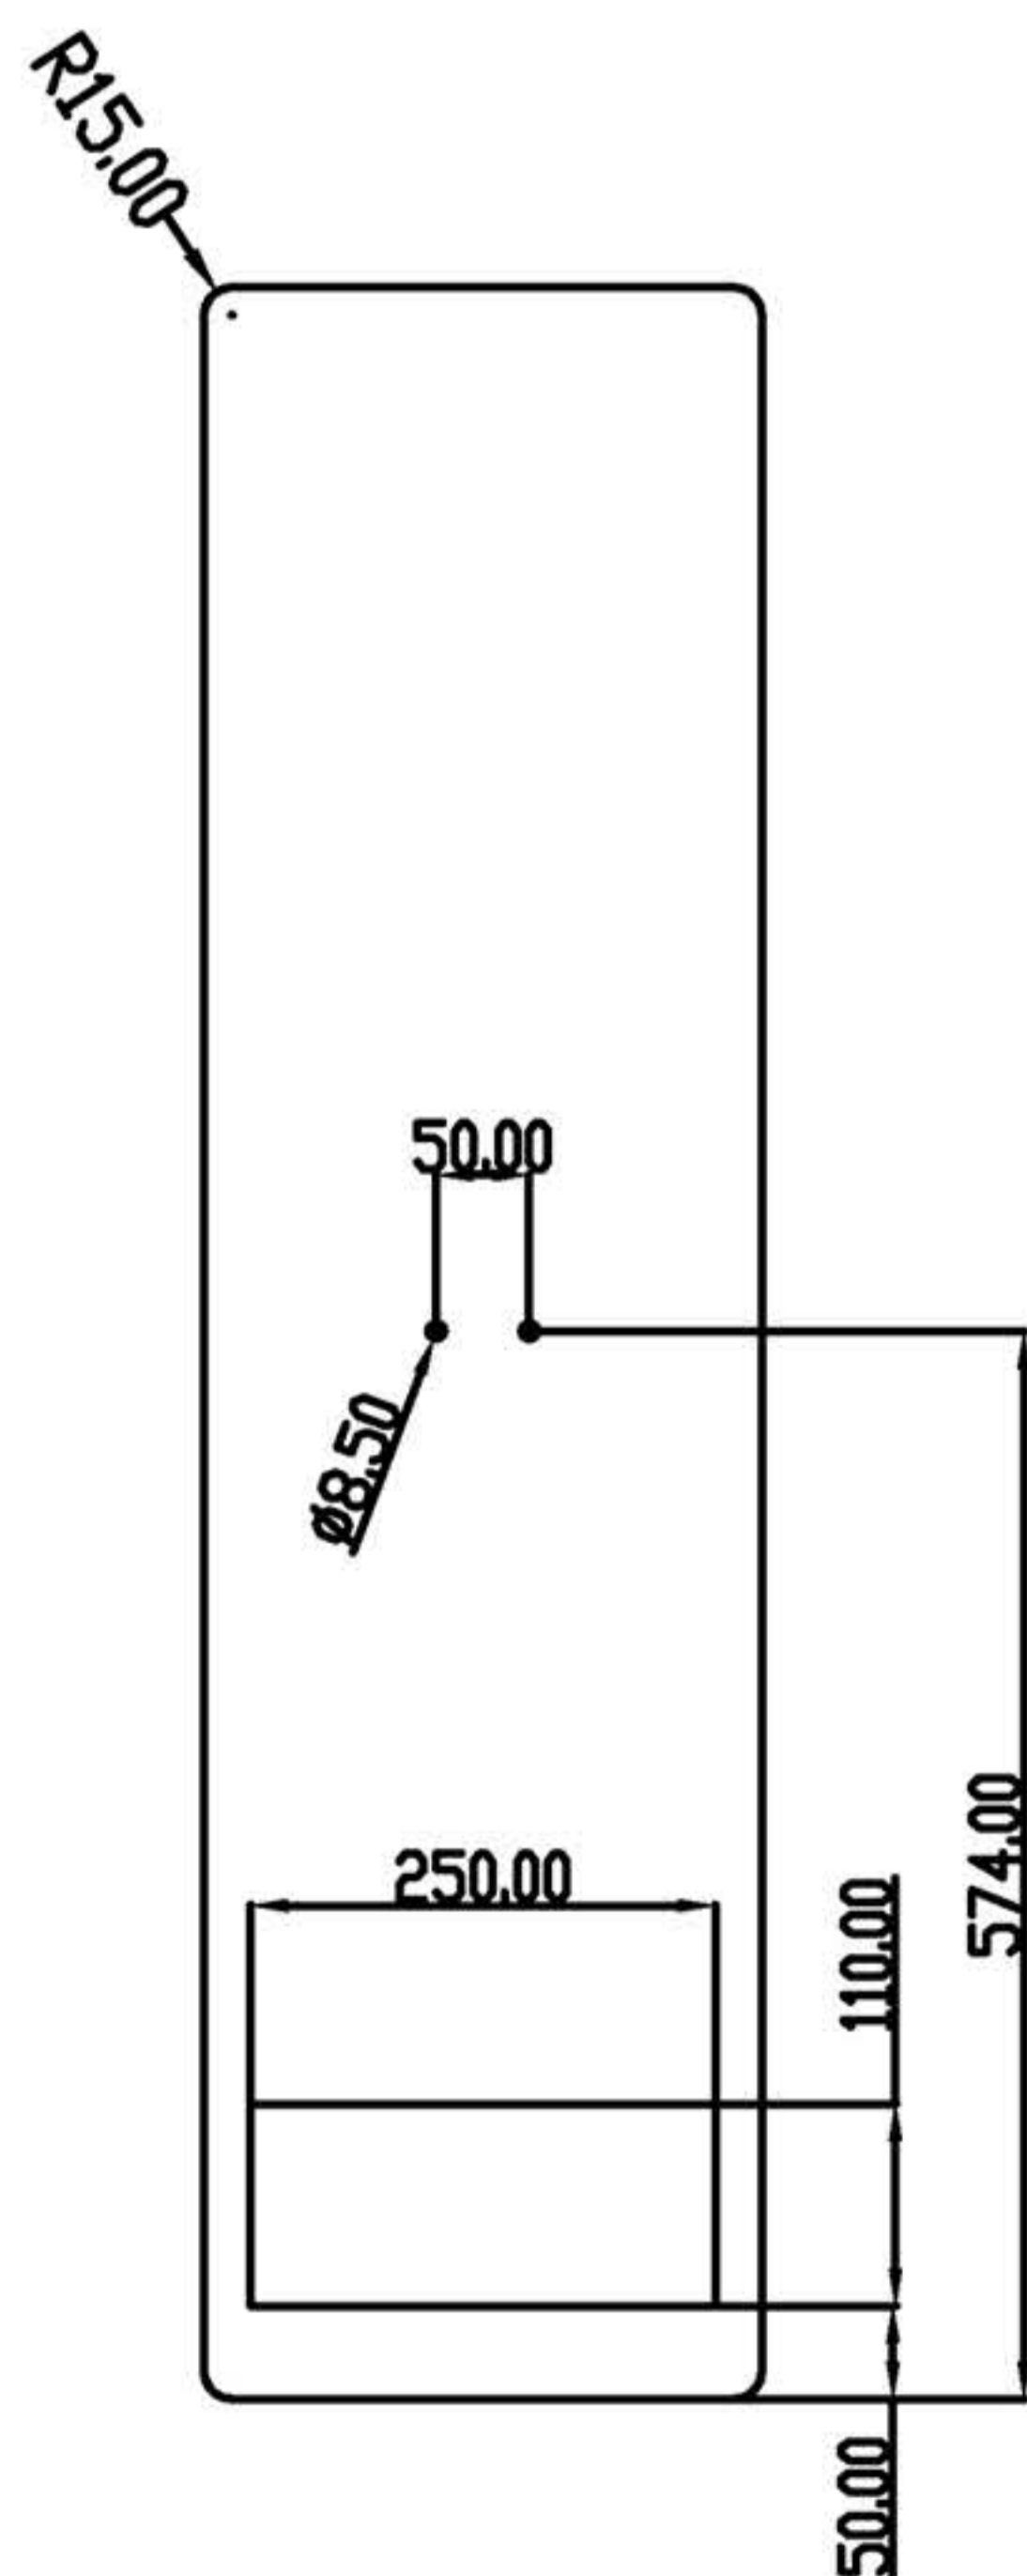

全頻背號角箱
Full range back horn speaker box

Sectional drawing A

A B

Sectional drawing b

單體 Driver:

全頻單體 Full range driver: W8-1772

箱體訊息 Enclosure Information:

1. Fs: 30Hz
2. 號角長度 Horn length: 2.5M

全頻背號角箱
Full range back horn speaker box