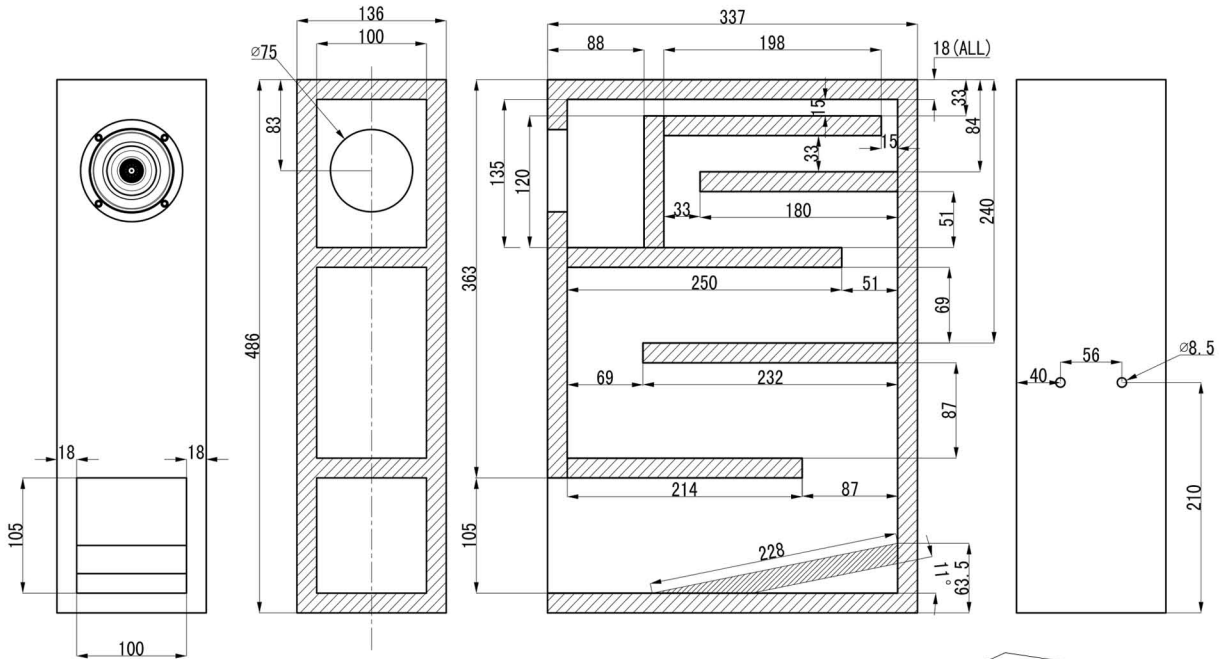

全頻背號角箱  
Full range back horn speaker box

建議單體  
Driver suggestion:

全頻單體  
Full range driver: W3-1878  
FB: 60Hz  
號角長度  
Horn length: 1.7M