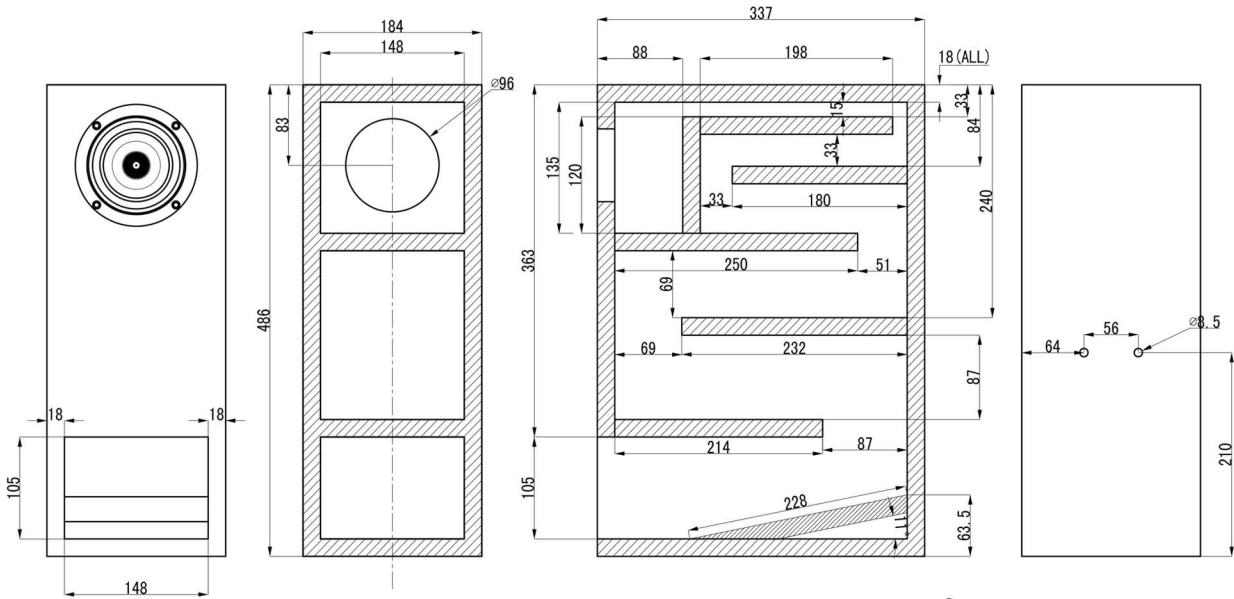

全頻背號角箱  
Full range back horn speaker box

建議單體  
Driver suggestion:

全頻單體  
Full range driver: W4-1879  
FB: 55Hz  
號角長度  
Horn length: 1.7M