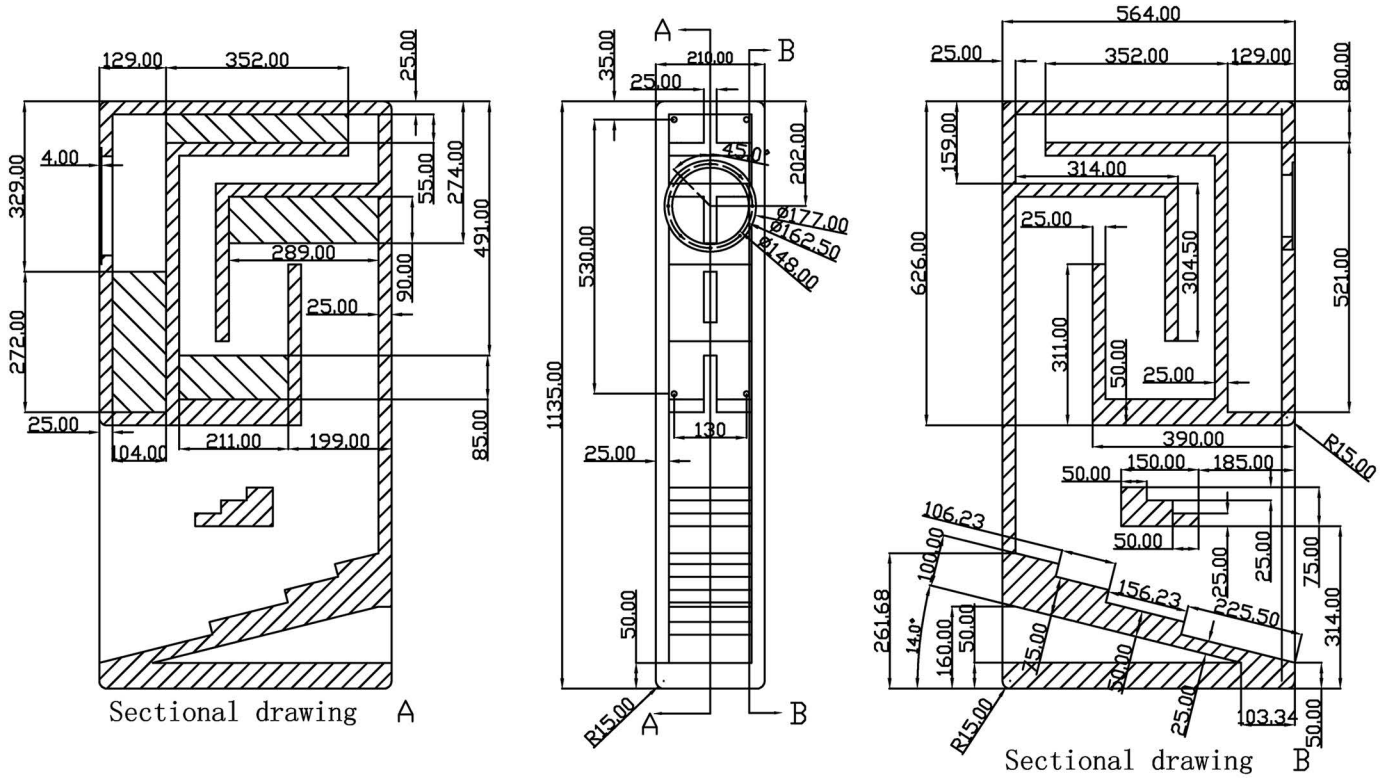

全頻背號角箱
Full range back horn speaker box

建議單體
Driver suggestion:

全頻單體
Full range driver: W6-1916
FB: 43Hz
號角長度
Horn length: 2.5M

全頻背號角箱
Full range back horn speaker box