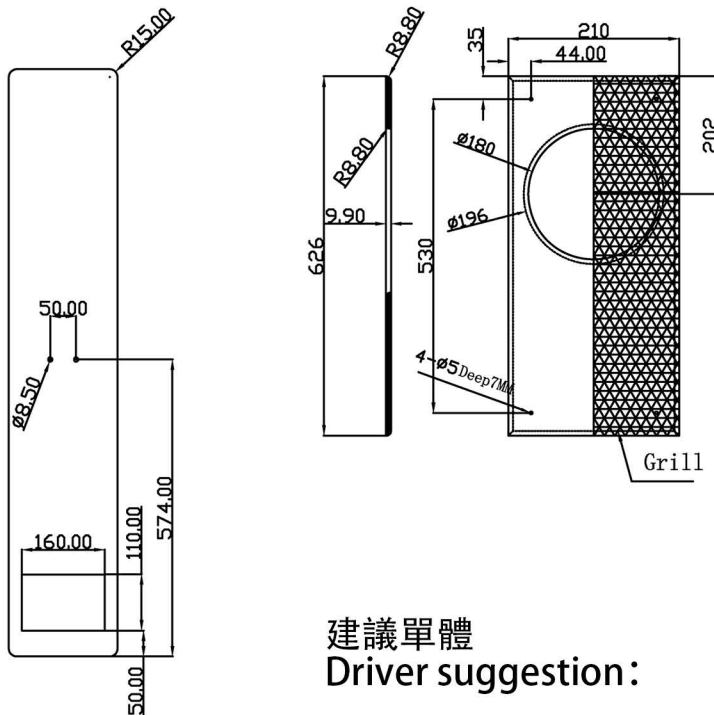

全頻背號角箱
Full range back horn speaker box

建議單體
Driver suggestion:

全頻單體
Full range driver: W6-1916
FB: 43Hz
號角長度
Horn length: 2.5M

全頻背號角箱
Full range back horn speaker box