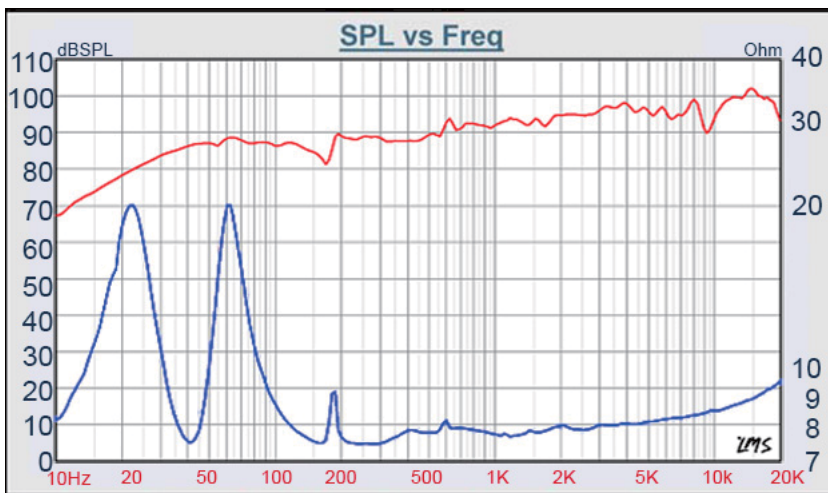

## Full range reflex speaker box