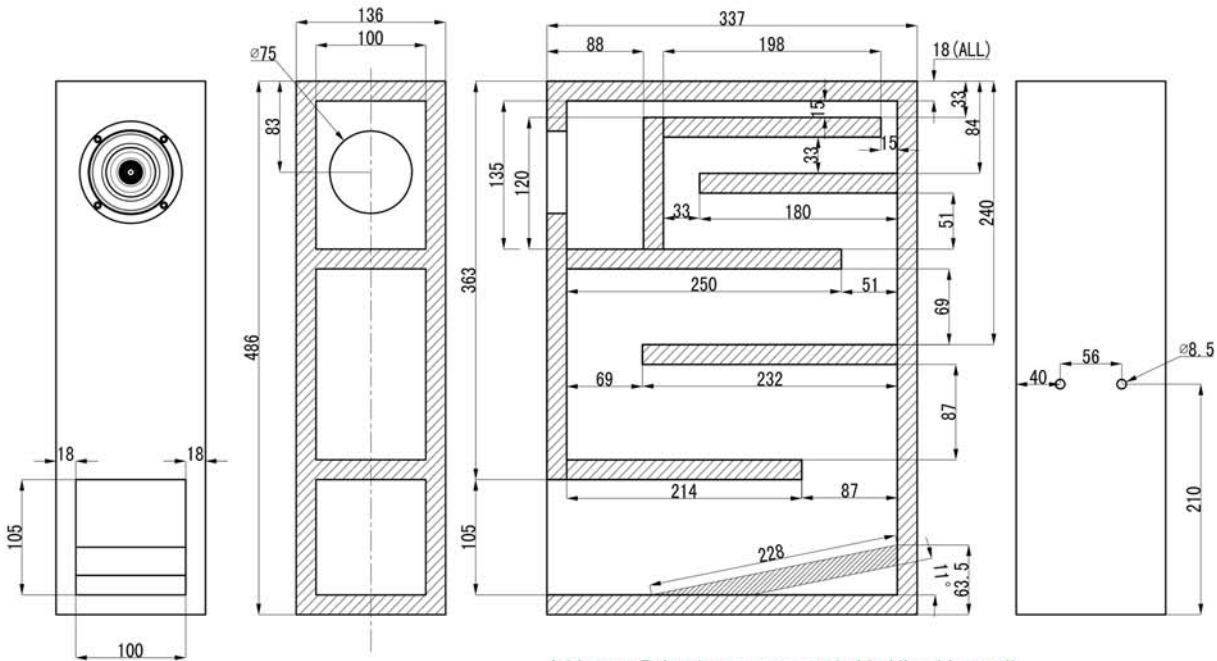

全頻背號角箱
Full range back horn speaker box

Add some Polyester non-woven behind the driver unit

此处腔体放置聚酯棉

單體 Driver:

全頻單體 Full range driver: W3-1878

箱體訊息 Enclosure Information :

1. F b : 60Hz

2. 號角長度 Horn length: 1.7M