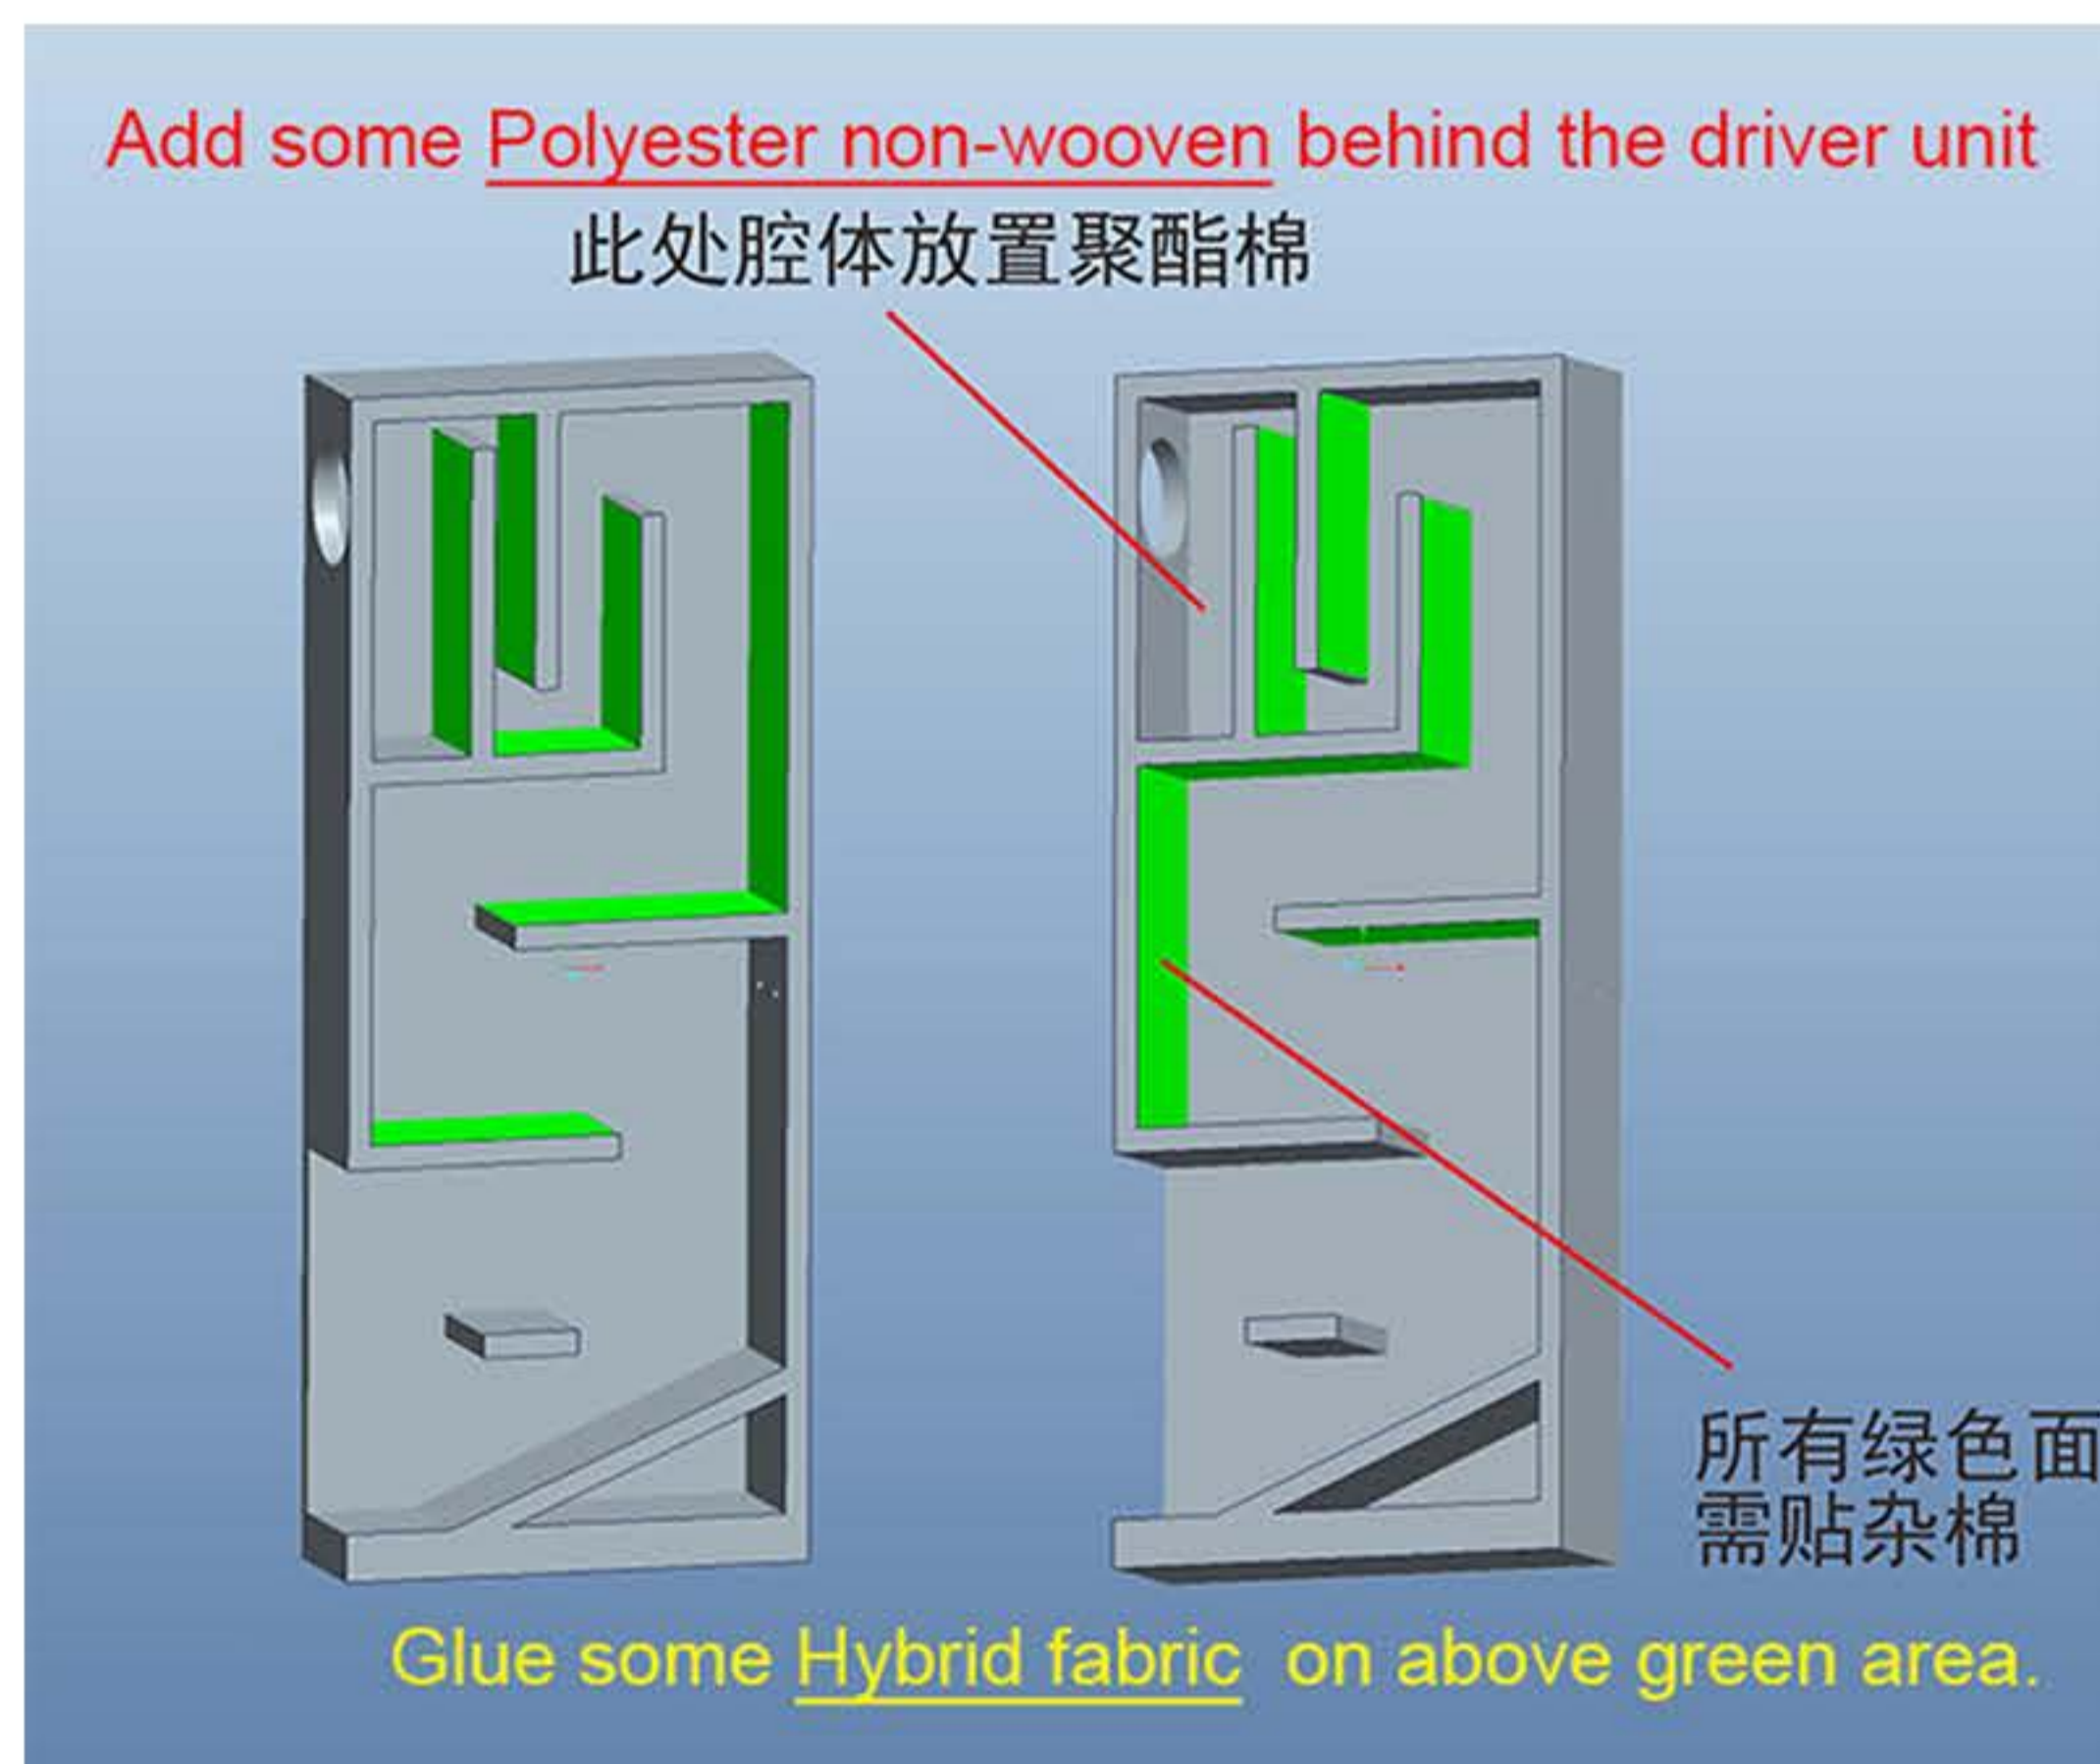

全頻背號角箱
Full range back horn speaker box

單體 Driver:

全頻單體 Full range driver W5-1880

箱體訊息 Enclosure Information :

1. Fs:48Hz
2. 號角長度 Horn length: 2.4M

全頻背號角箱
Full range back horn speaker box