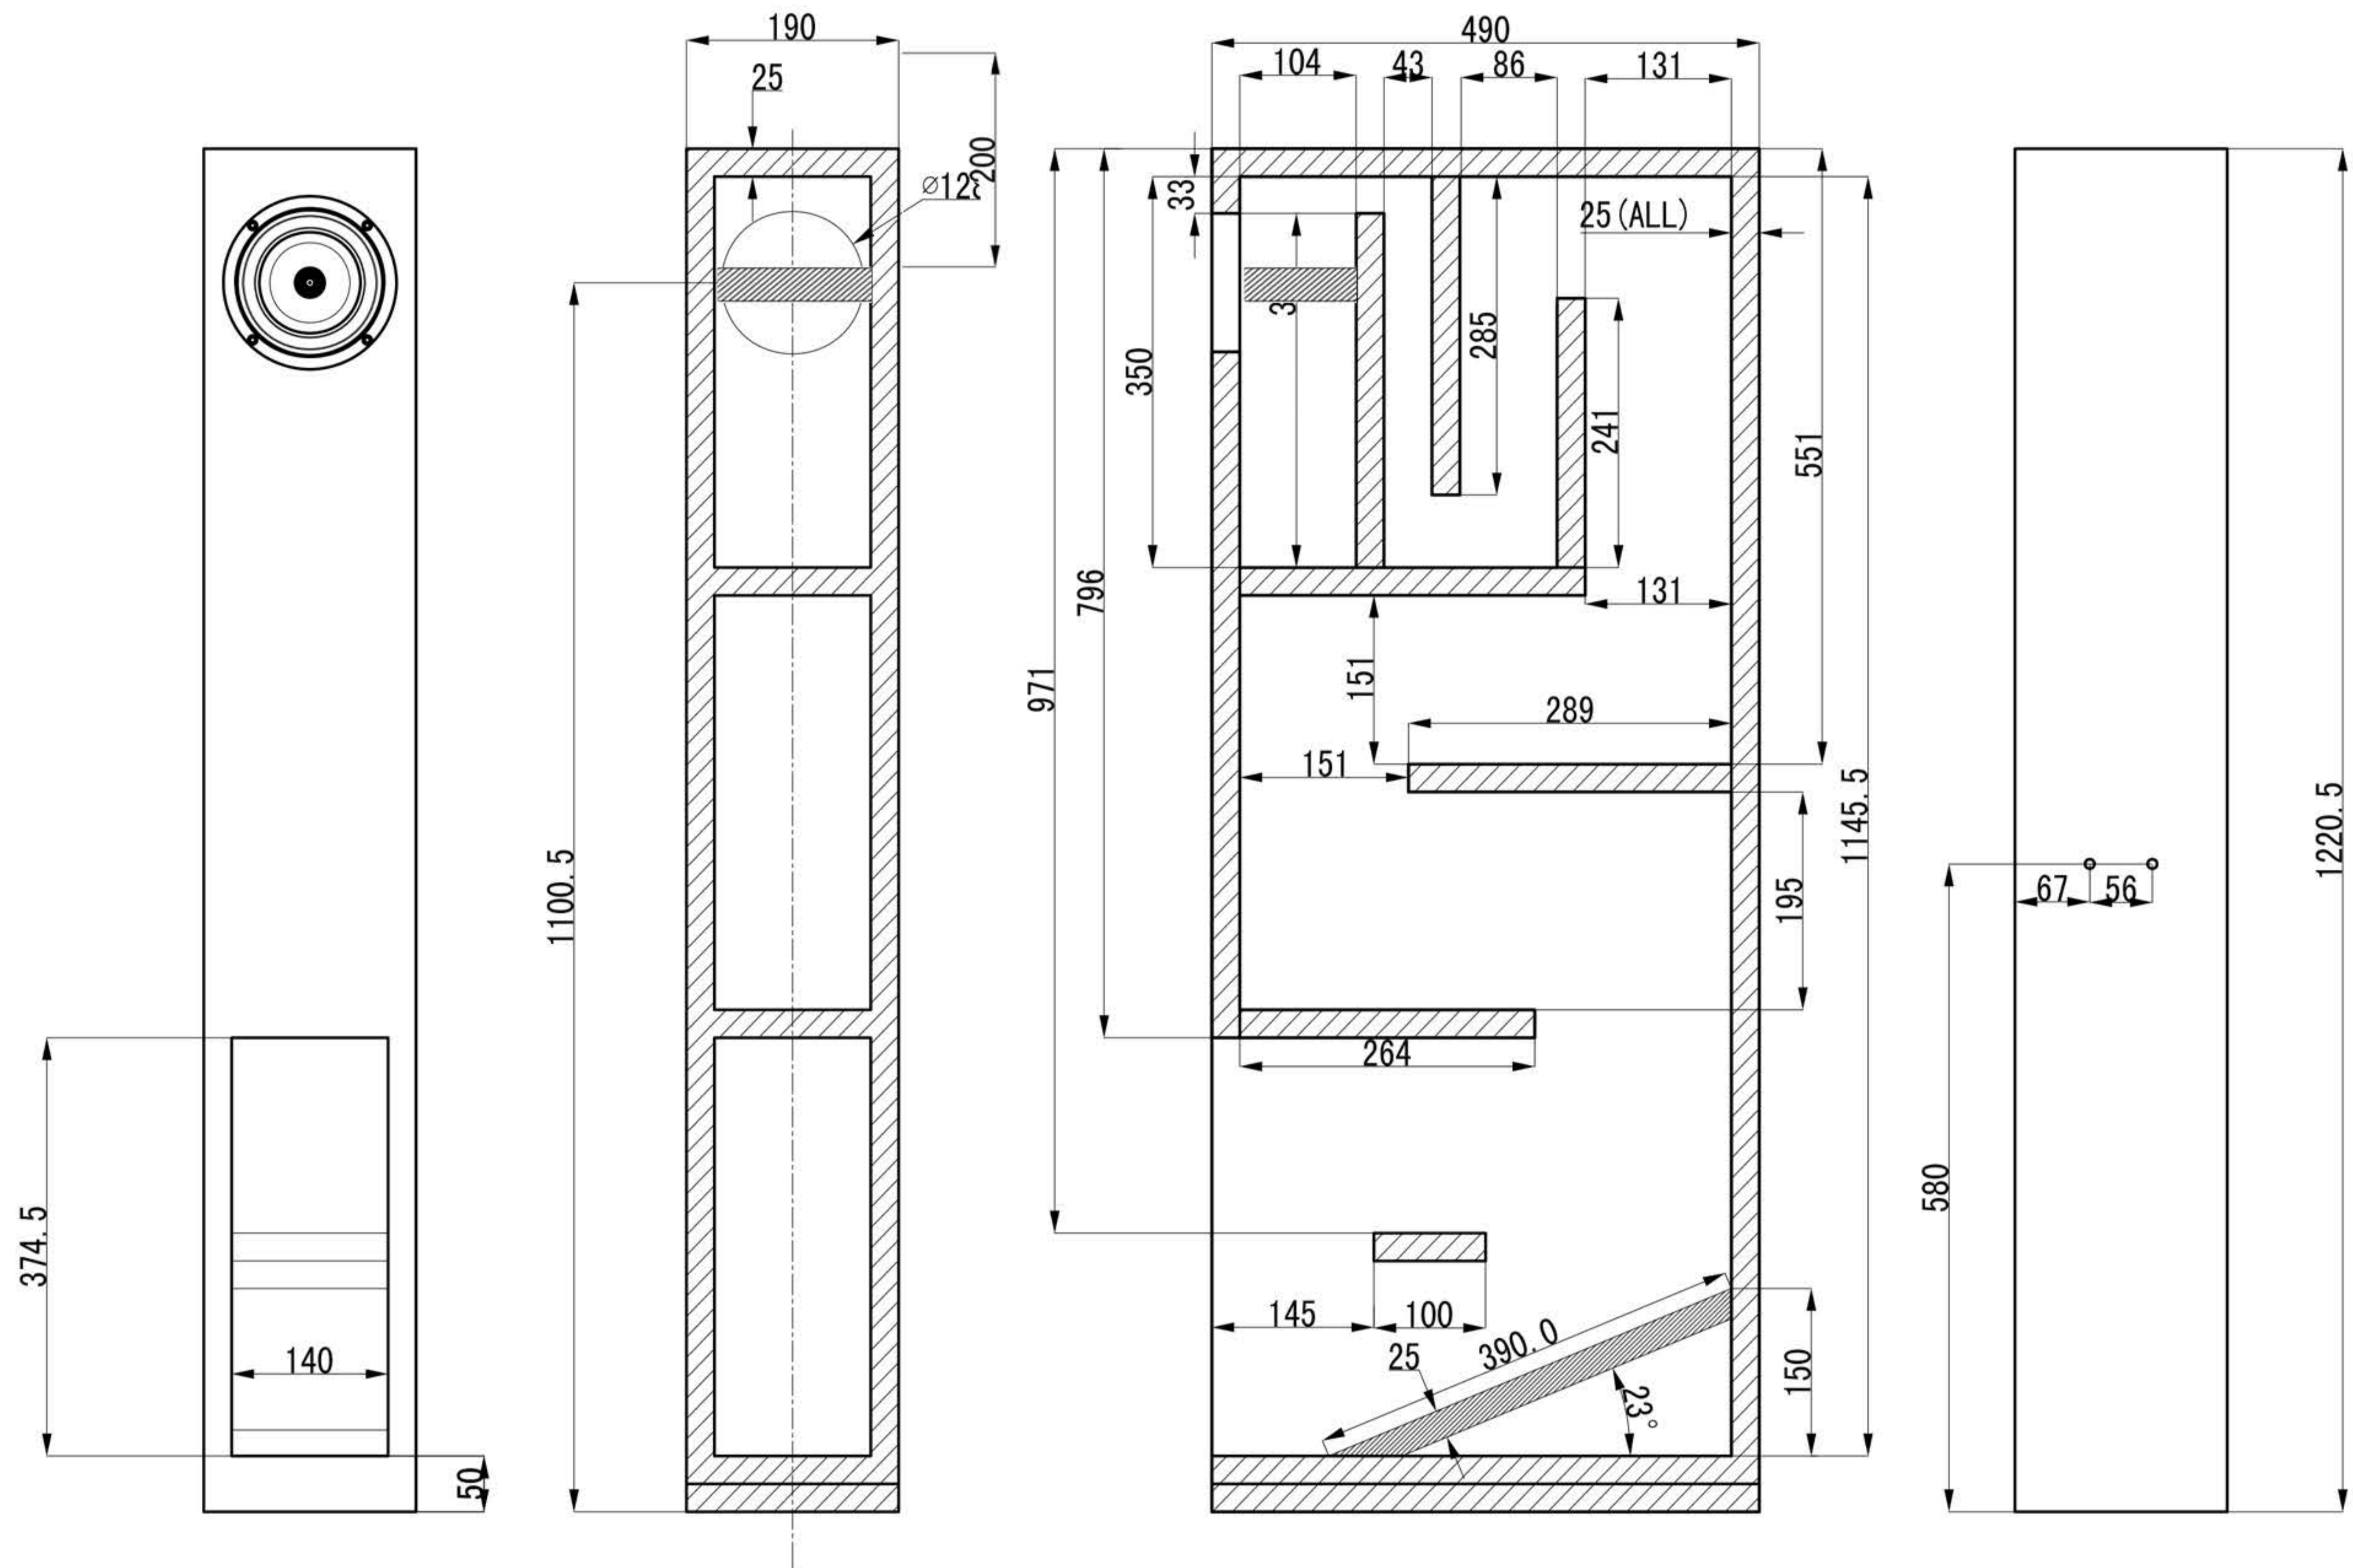

全頻背號角箱
Full range back horn speaker box

單體 Driver:

全頻單體 Full range driver W5-1880

箱體訊息 Enclosure Information :

1. Fs:48Hz
2. 號角長度 Horn length: 2.4M

全頻背號角箱
Full range back horn speaker box