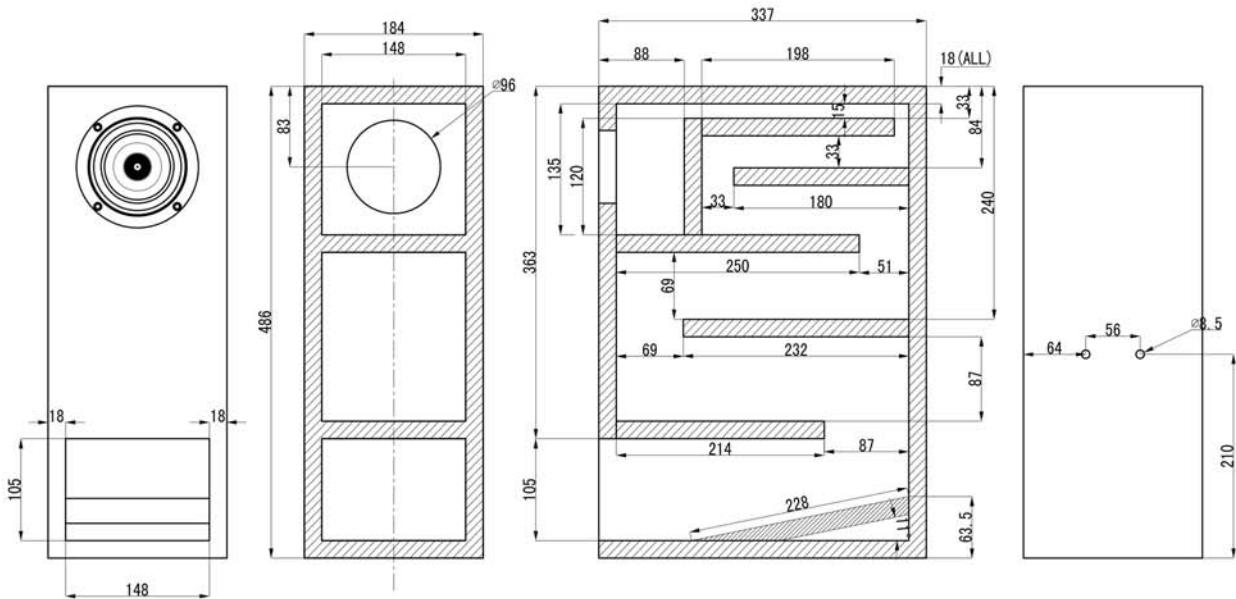

全頻背號角箱  
Full range back horn speaker box

Add some Polyester non-woven behind the driver unit

此处腔体放置聚酯棉

所有绿色面需贴杂棉

Glue some Hybrid fabric on above green area.

單體 Driver:

全頻單體 Full range driver: W4-1879

箱體訊息 Enclosure Information :

1. Fb: 55Hz

2. 號角長度 Horn length: 1.7M