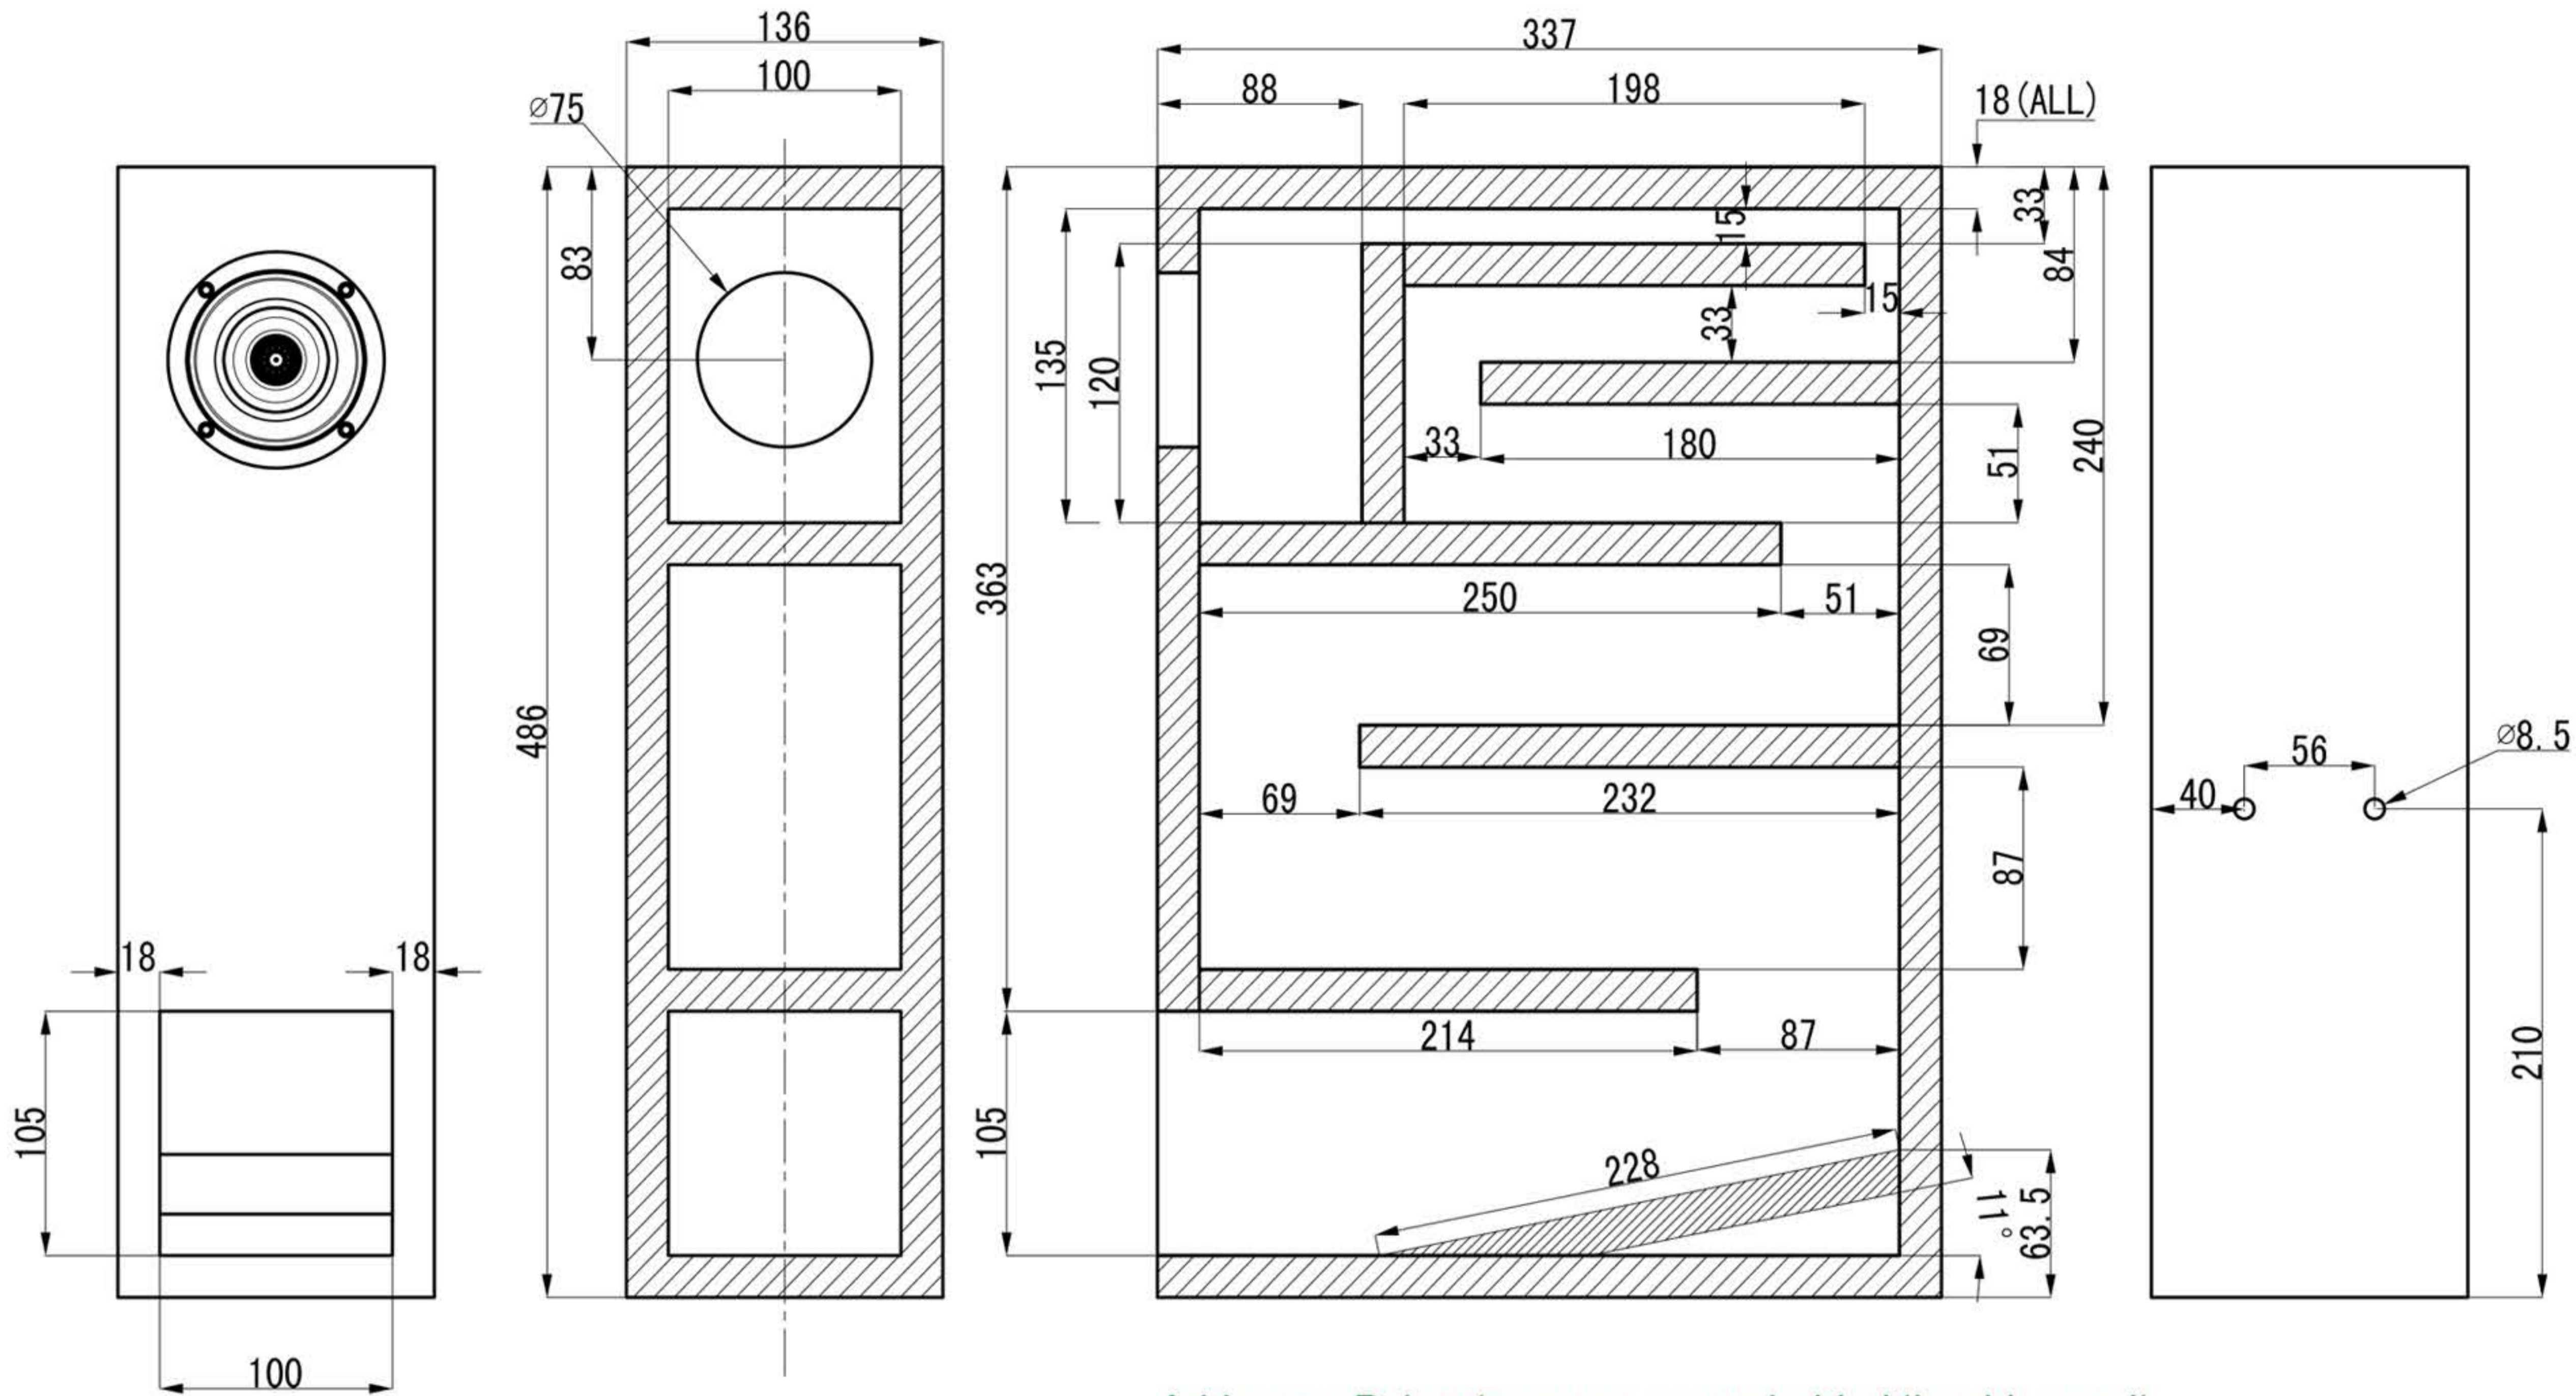

全頻背號角箱 Full range back horn speaker box

Add some Polyester non-woven behind the driver unit

此处腔体放置聚酯棉

單體 Driver:

全頻單體 Full range driver: W3-1878

箱體訊息 Enclosure Information:

1. Fs: 60Hz
2. 號角長度 Horn length: 1.7M