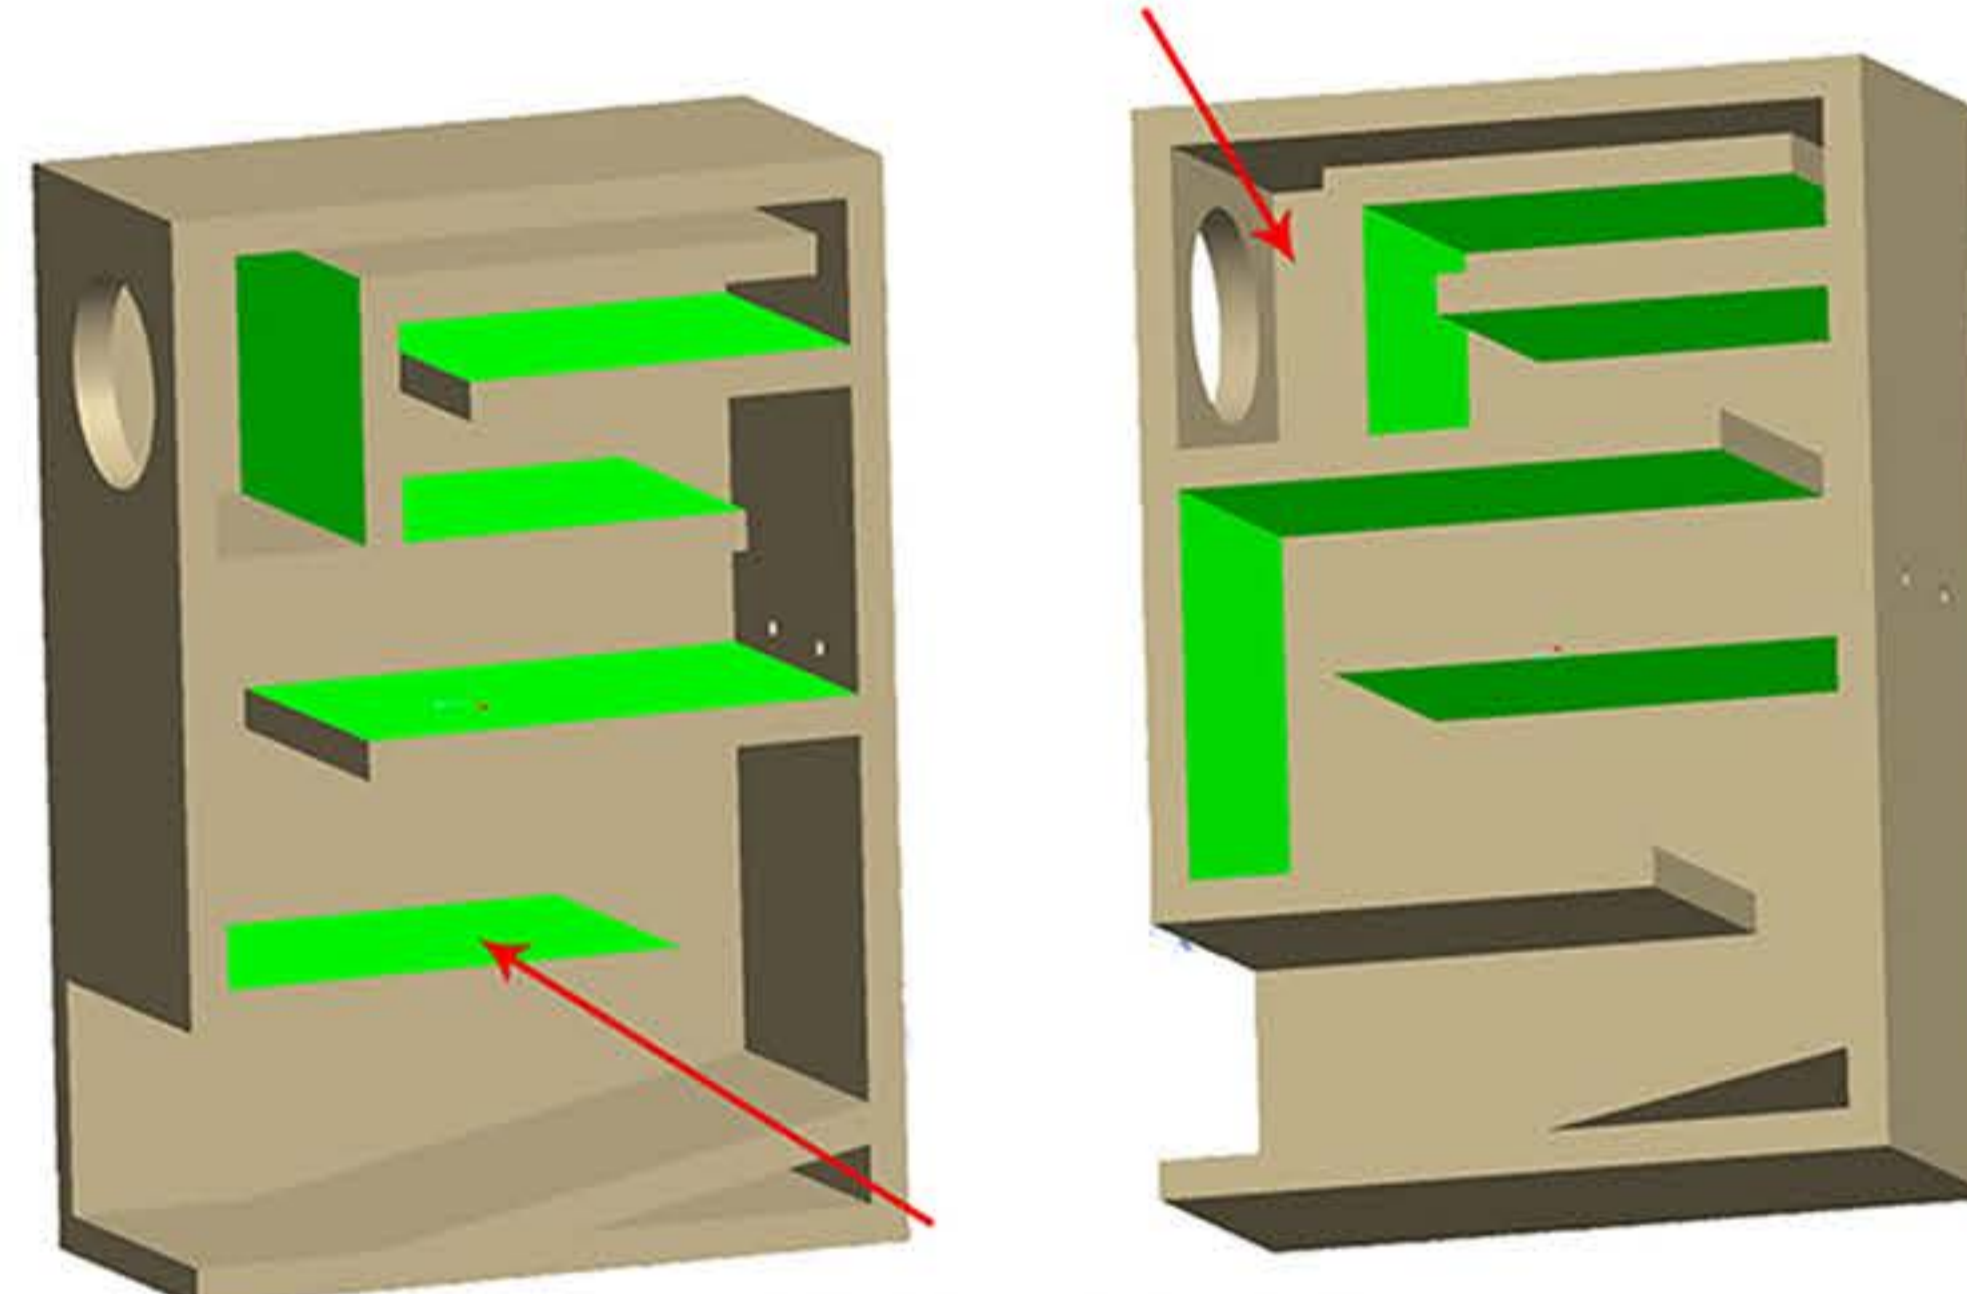

全頻背號角箱 Full range back horn speaker box

Add some Polyester non-woven behind the driver unit

此处腔体放置聚酯棉

單體 Driver:

全頻單體 Full range driver: W3-1878

箱體訊息 Enclosure Information:

1. Fs: 60Hz
2. 號角長度 Horn length: 1.7M

所有绿色面需贴杂棉

Glue some Hybrid fabric on above green area.