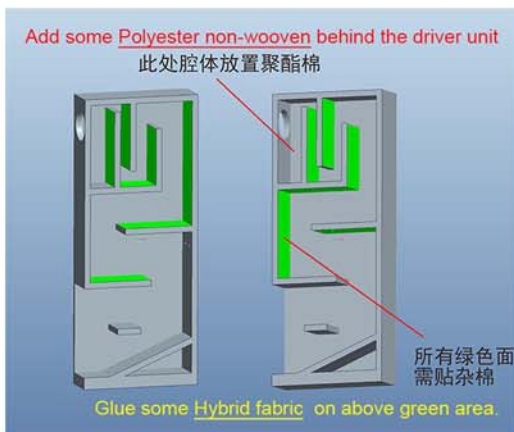

全頻背號角箱
Full range back horn speaker box

單體 Driver:

全頻單體 Full range driver W5-1880

箱體訊息 Enclosure Information :

1. Fb:48Hz
2. 號角長度 Horn length: 2.4M

全頻背號角箱
Full range back horn speaker box