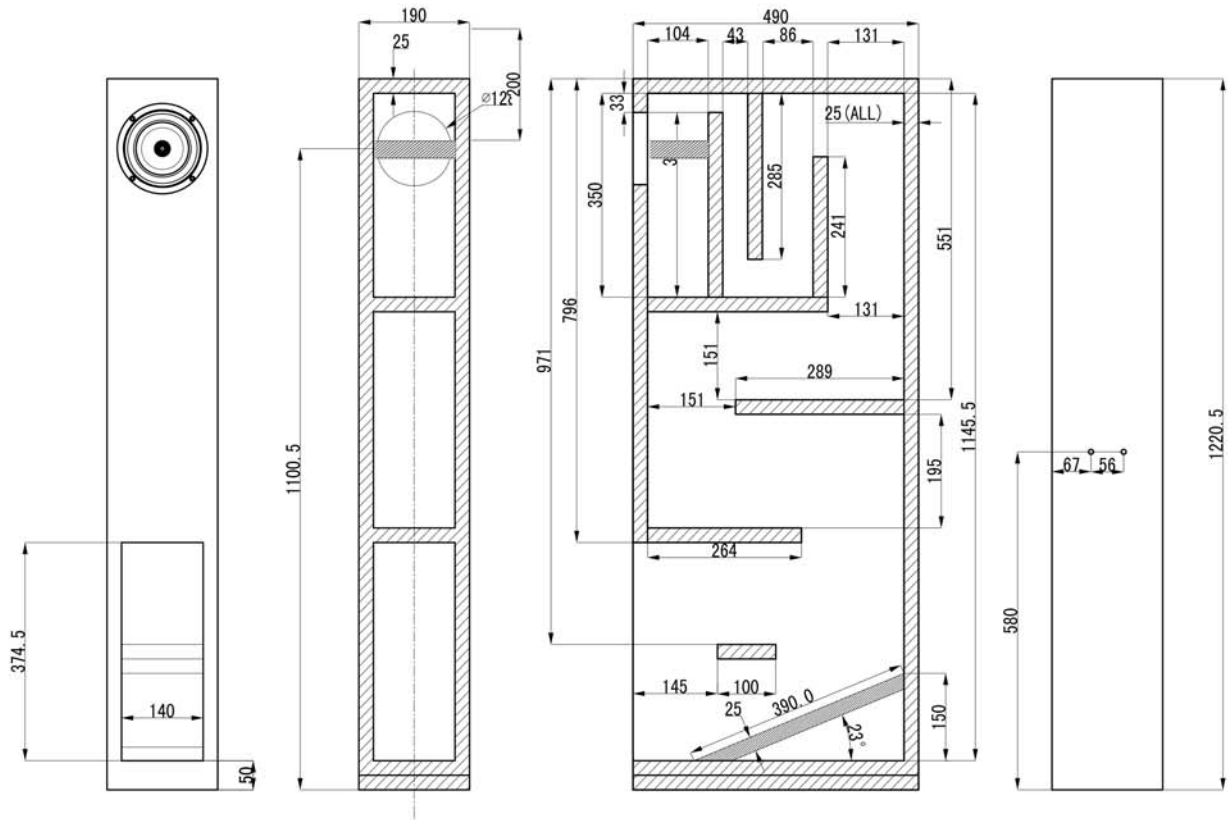

全頻背號角箱
Full range back horn speaker box

單體 Driver:

全頻單體 Full range driver W5-1880

箱體訊息 Enclosure Information :

1. Fb:48Hz
2. 號角長度 Horn length: 2.4M

全頻背號角箱
Full range back horn speaker box