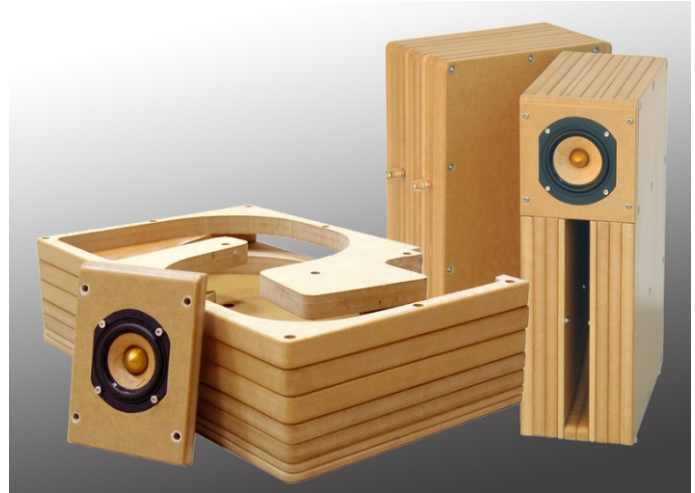

D4-1 Package include:

- 4" Full range driver 2pcs
- Instructions Guide
- All wood plates and accessory

SYSTEM SPECIFICATION

◆ PRODUCT NUMBER:	D4-1
◆ SYSTEM TYPE	Full range
◆ NOMINAL IMPEDANCE	8ohm
◆ FREQUENCY RESPONSE(-6dB)	70 - 20 K Hz
◆ SENSITIVITY(1M/1W)	88 +/- 2dB
◆ RATED POWER INPUT	25W
◆ MAXIMUM POWER INPUT	50W
◆ DRIVER:	W4-1617 Super 4" Full range
◆ ENCLOSURE STRUCTURE	9 & 18mm HDF
◆ NET WEIGHT	12.5Kg / pc
◆ DIMENSIONS	162W x320D x500H (mm)
◆ PACKING	Gift Box