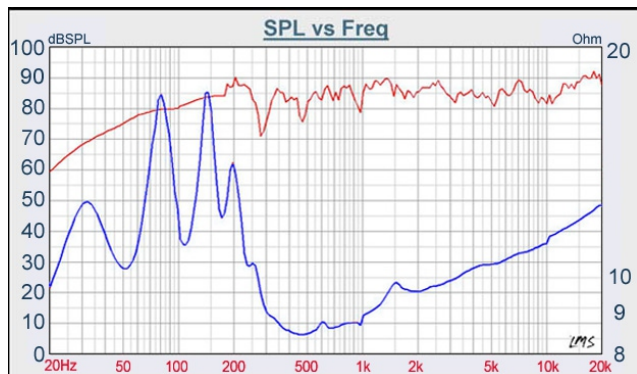

D4-1 Package include:

- 4" Full range driver 2pcs
- Instructions Guide
- All wood plates and accessory

SYSTEM SPECIFICATION

◆ PRODUCT NUMBER:	D4-1
◆ SYSTEM TYPE	Full range
◆ NOMINAL IMPEDANCE	8ohm
◆ FREQUENCY RESPONSE(-6dB)	70 - 20 K Hz
◆ SENSITIVITY(1M/1W)	88 +/- 2dB
◆ RATED POWER INPUT	25W
◆ MAXIMUM POWER INPUT	50W
◆ DRIVER:	W4-1617 Super 4" Full range
◆ ENCLOSURE STRUCTURE	9 & 18mm HDF
◆ NET WEIGHT	12.5Kg / pc
◆ DIMENSIONS	162W x320D x500H (mm)
◆ PACKING	Gift Box